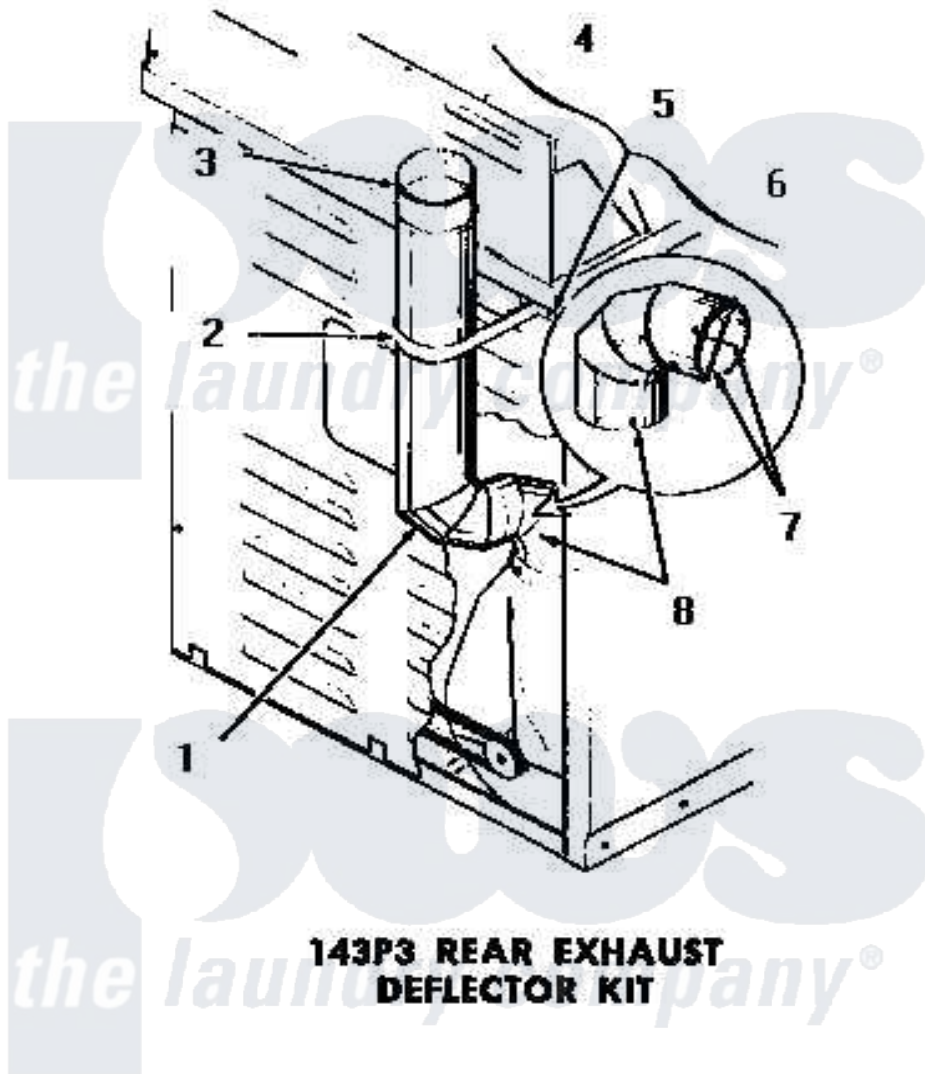

Amana DE6151 01 - 143P3 REAR EXHAUST DEFLECTOR KIT

Amana [Residential Amana DE6151 Washer Parts](#) Parts Diagram 01 - 143P3 REAR EXHAUST DEFLECTOR KIT
 Click on the part number to view part

Item	Original Part Number	Replaced By	Status	Part Description
1	51917		Not Available	ELBOW
2	52127		Not Available	SUPPORT BRACKET
3	Y52129		Not Available	EXHAUST PIPE, 4" X 18"
4	20267			Screw, 10-24 X 3/8 Round
5	03815			Lockwasher, No.10 Ext Shk
6	03673		Not Available	NUT
7	Y00000000		Not Available	SEE NOTE CUT AND REMOVE WIRE GUARDS
8	Y00000000		Not Available	SEE NOTE DRYER EXHAUST ELBOW -- (SUPPLIED WITH DRYER)
NI	143P3		Not Available	REAR EXHAUST DEFLECTOR KIT