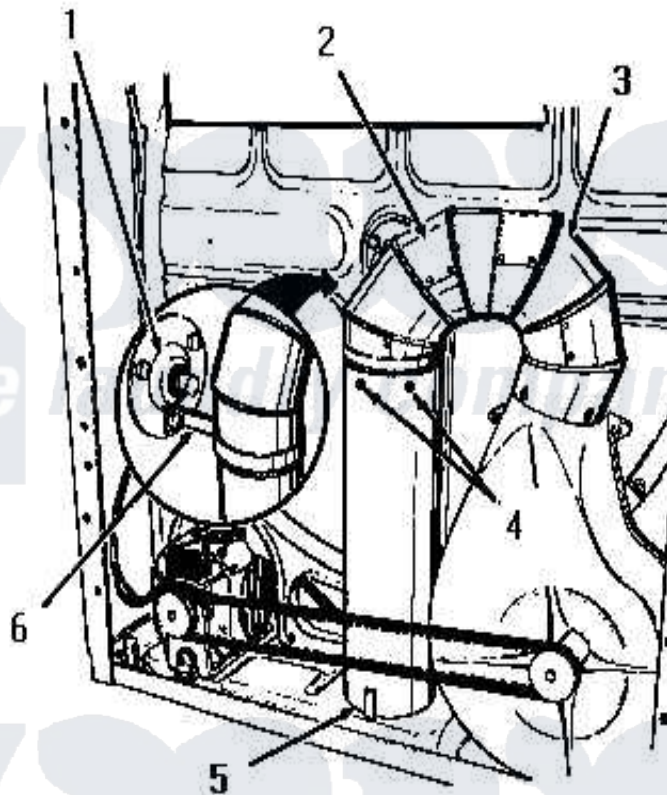

# Amana DE6151 03 - 160P3 BOTTOM EXHAUST DEFLECTOR KIT

## 160P3 BOTTOM EXHAUST DEFLECTOR KIT

[Amana Residential Amana DE6151 Washer Parts](#) Parts Diagram 03 - 160P3 BOTTOM EXHAUST DEFLECTOR KIT  
 Click on the part number to view part

Item	Original Part Number	Replaced By	Status	Part Description
1	Y00000000		Not Available	SEE NOTE BEARING RETAINER
2	52699		Not Available	SHORT 90 DEGREES ELBOW
3	Y00000000		Not Available	SEE NOTE DRYER EXHAUST ELBOW -- (SUPPLIED WITH DRYER)
4	23222	<a href="#">3177991</a>		Screw
5	52698		Not Available	EXHAUST TUBE
6	0052775	<a href="#">0057344</a>		Suptop Burner
NI	160P3		Not Available	BOTTOM EXHAUST DEFLECTOR KIT