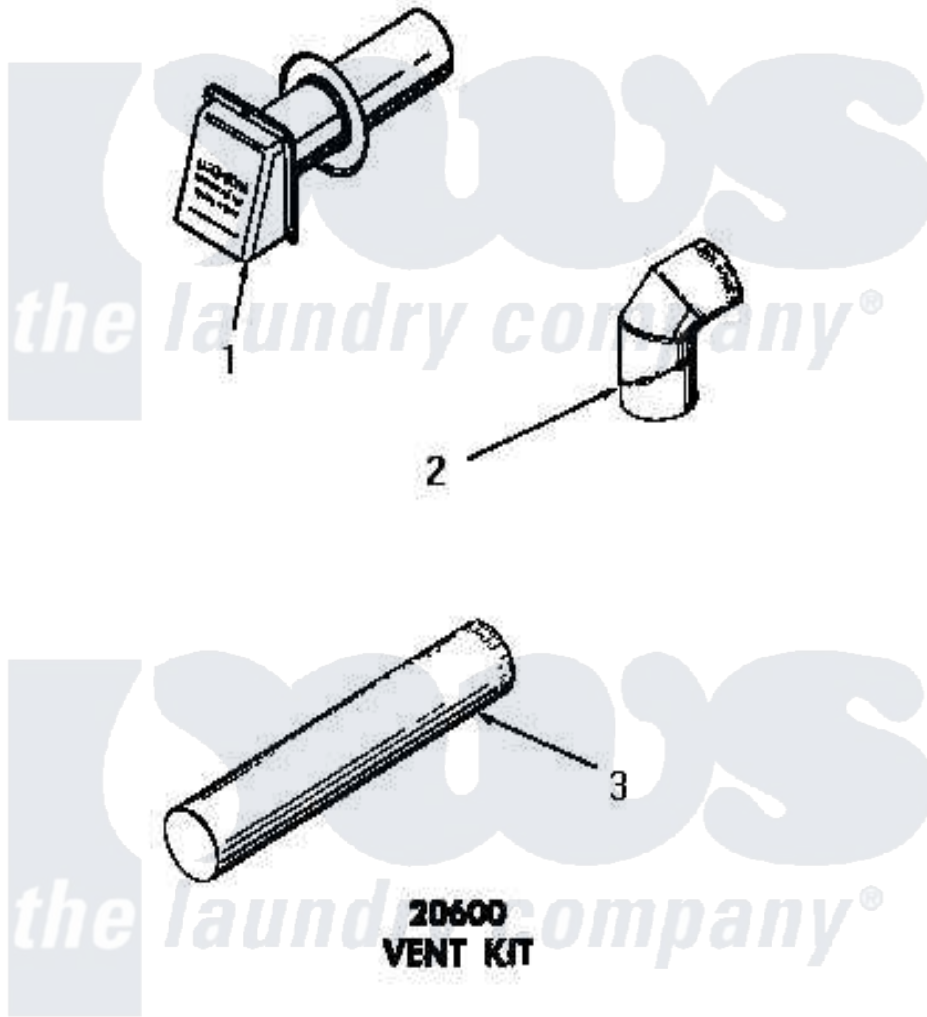

Amana DE6151 04 - 20600 VENT KIT

Amana [Residential Amana DE6151 Washer Parts](#) Parts Diagram 04 - 20600 VENT KIT
[Click on the part number to view part](#)

Item	Original Part Number	Replaced By	Status	Part Description
1	20601		Not Available	WEATHER HOOD
2	51917		Not Available	ELBOW
3	20602	20-602		Root Destroyer
NI	20600		Not Available	VENT KIT