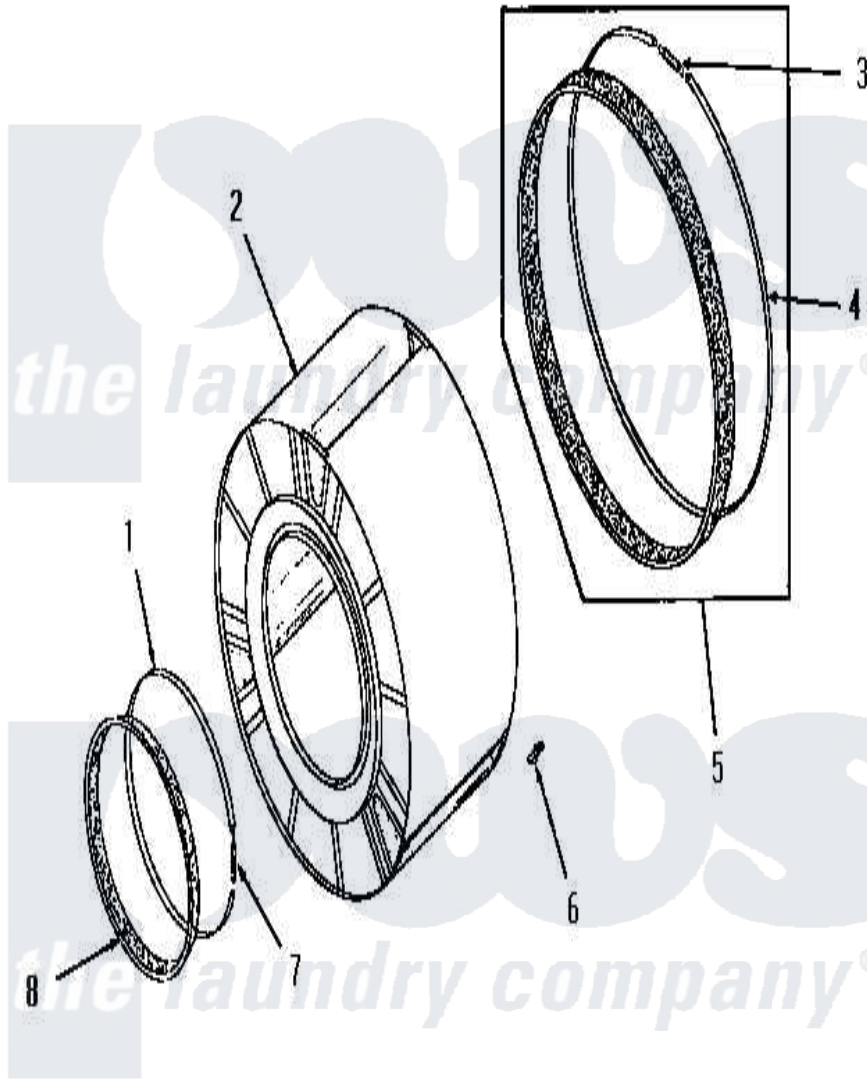

Amana DE6151 06 - CLOTHES DRUM

CLOTHES DRUM

Amana [Residential Amana DE6151 Washer Parts](#) Parts Diagram 06 - CLOTHES DRUM
 Click on the part number to view part

Item	Original Part Number	Replaced By	Status	Part Description
1	50169			Strap, Retainer
2	53137	53137ENG		50/50 Solder
3	52310			Spring
4	50781			Strap, Seal
5	51883A			Assembly, Seal
6	51201		Not Available	CLIP
7	50168			Spring
8	51881			Seal, Front