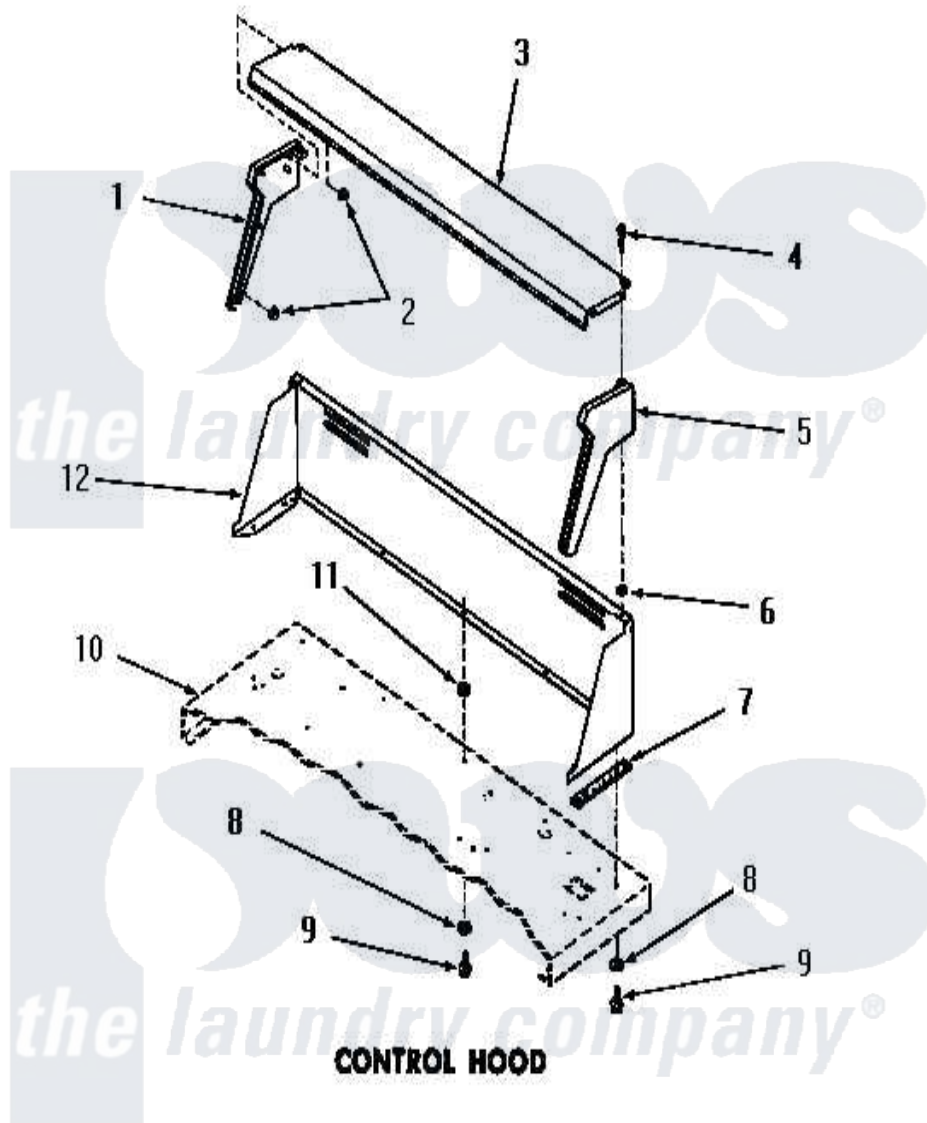

Amana DE6151 07 - CONTROL HOOD

Amana [Residential Amana DE6151 Washer Parts](#) Parts Diagram 07 - CONTROL HOOD
 Click on the part number to view part

Item	Original Part Number	Replaced By	Status	Part Description
1	23367		Not Available	WIRING DIAGRAM
2	23409		Not Available	NUT
3	52921		Not Available	CONTROL HOOD TOP
4	25232		Not Available	SCREW,8AB-18X7/8 OVAL
5	23368	25190SPQ		Hood End
6	24522			Nut, Speed-8ab-18 C1995
7	23028		Not Available	GASKET,CONTROL BOX END
8	20493			Washer, 11/64 ID x 3/8 OD
9	23962	W10116760		Screw
10	Y00000000		Not Available	SEE NOTE CABINET TOP
11	23425		Not Available	WASHER,7/32IDX7/16ODX.
12	53446C		Not Available	CONTROL HOOD, COPPERTONE
"	53446W		Not Available	CONTROL HOOD, WHITE
"	53446H		Not Available	CONTROL HOOD, HARVEST GOLD