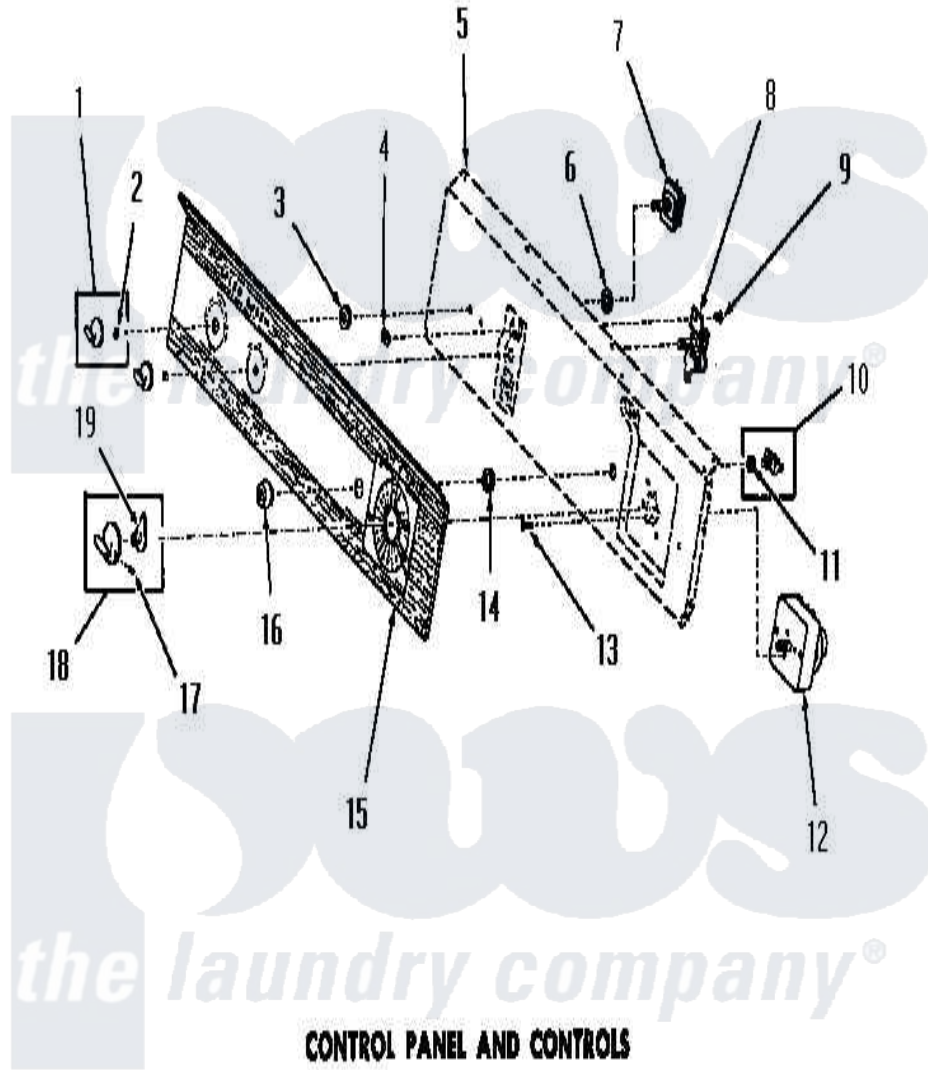

# Amana DE6151 08 - CONTROL PANEL & CONTROLS

Amana [Residential Amana DE6151 Washer Parts](#) Parts Diagram 08 - CONTROL PANEL & CONTROLS  
 Click on the part number to view part

Item	Original Part Number	Replaced By	Status	Part Description
1	23402		Not Available	KNOB,CONTROL
2	23392		Not Available	CLIP FOR 26816 KNOB
3	24391		Not Available	KNURLED NUT
4	<a href="#">23407</a>			Nut, Speed-8A Tinn C15
5	Y00000000		Not Available	SEE NOTE PANEL SUPPORT PLATE
6	<a href="#">91176</a>			Lockwasher, 3/8 Intshkp
7	52623	<a href="#">58032</a>		Switch
8	53516		Not Available	BUZZER
9	23962	<a href="#">W10116760</a>		Screw
10	53563		Not Available	SWITCH,DOOR RELEASE
11	<a href="#">52947</a>			Nut, Hex 15/32-32
12	53466		Not Available	TIMER
13	<a href="#">70212</a>			Screw, 8-32 X 5/32 RD H
14	23406		Not Available	KNURLED NUT
15	54811		Not Available	CONTROL PANEL
				BRACKET, LOWER HINGE

"	0053635	Not Available	BRACKET, LOWER HINGE, RH
"	54995	Not Available	PANEL,CONTROL
16	23130	Not Available	SWITCH COLLAR
17	25285	Not Available	SETSCREW
18	24858	Not Available	ASSY,KNOB-TIMER
19	24857	Not Available	INDICATOR