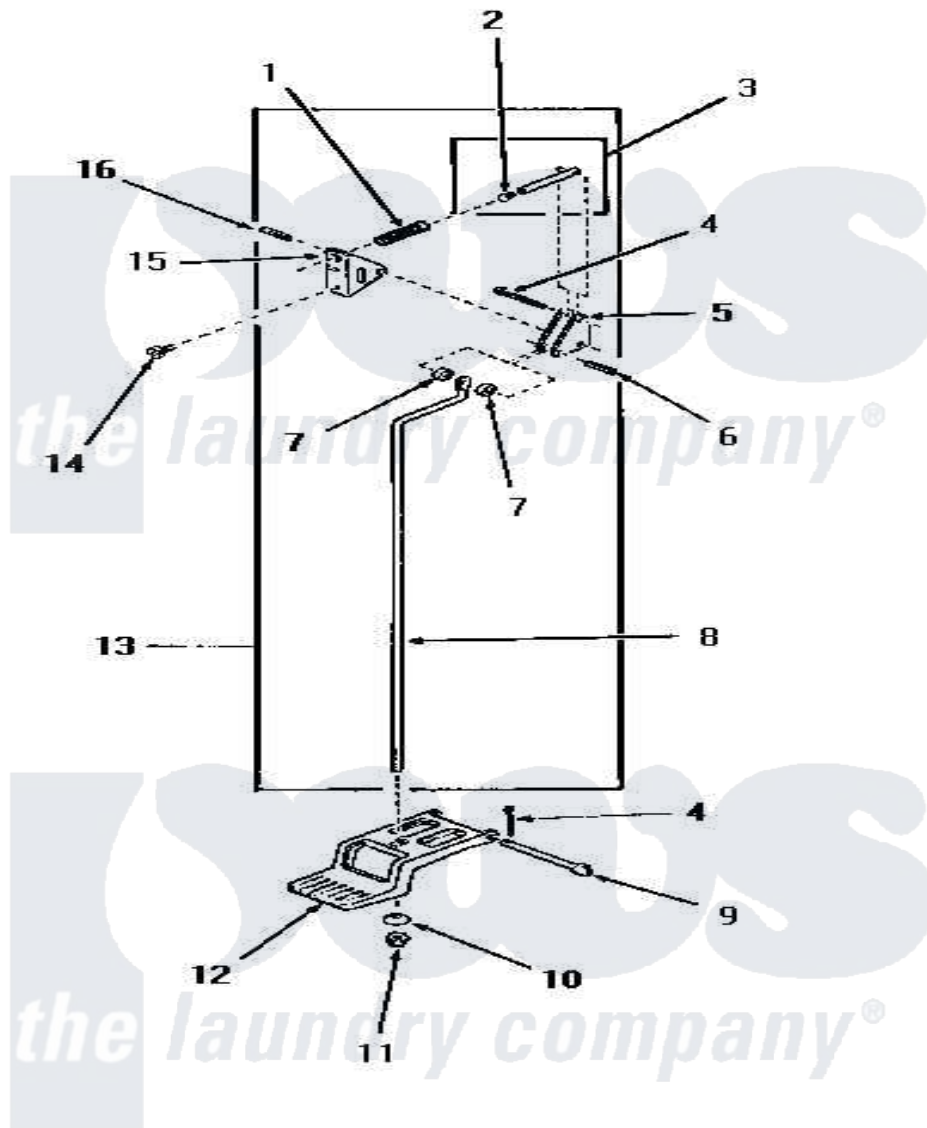

# Amana DE6151 09 - DOOR RELEASE

## DOOR RELEASE

Amana [Residential Amana DE6151 Washer Parts](#) Parts Diagram 09 - DOOR RELEASE

[Click on the part number to view part](#)

Item	Original Part Number	Replaced By	Status	Part Description
1	51065		Not Available	DOOR RELEASE SPRING
2	51786		Not Available	PLUG
3	51841		Not Available	DOOR RELEASE PIN ASSEMBLY
4	<a href="#">02578</a>			Pin, Cotter
5	51041		Not Available	DOOR RELEASE LEVER
6	51161		Not Available	PIN,ROLL 1/8 X 3/4
7	<a href="#">51121</a>			Door Release Spacer
8	51837		Not Available	DOOR RELEASE ROD
9	51045		Not Available	PEDAL HINGE PIN
10	51046		Not Available	NYLON WASHER
11	51271		Not Available	NUT
12	<a href="#">51802</a>			Pedal, Foot
13	51844		Not Available	DOOR RELEASE ASSEMBLY
14	51246		Not Available	SCREW
15	51052		Not Available	DOOR RELEASE BRACKET
16	51161		Not Available	PIN,ROLL 1/8 X 3/4