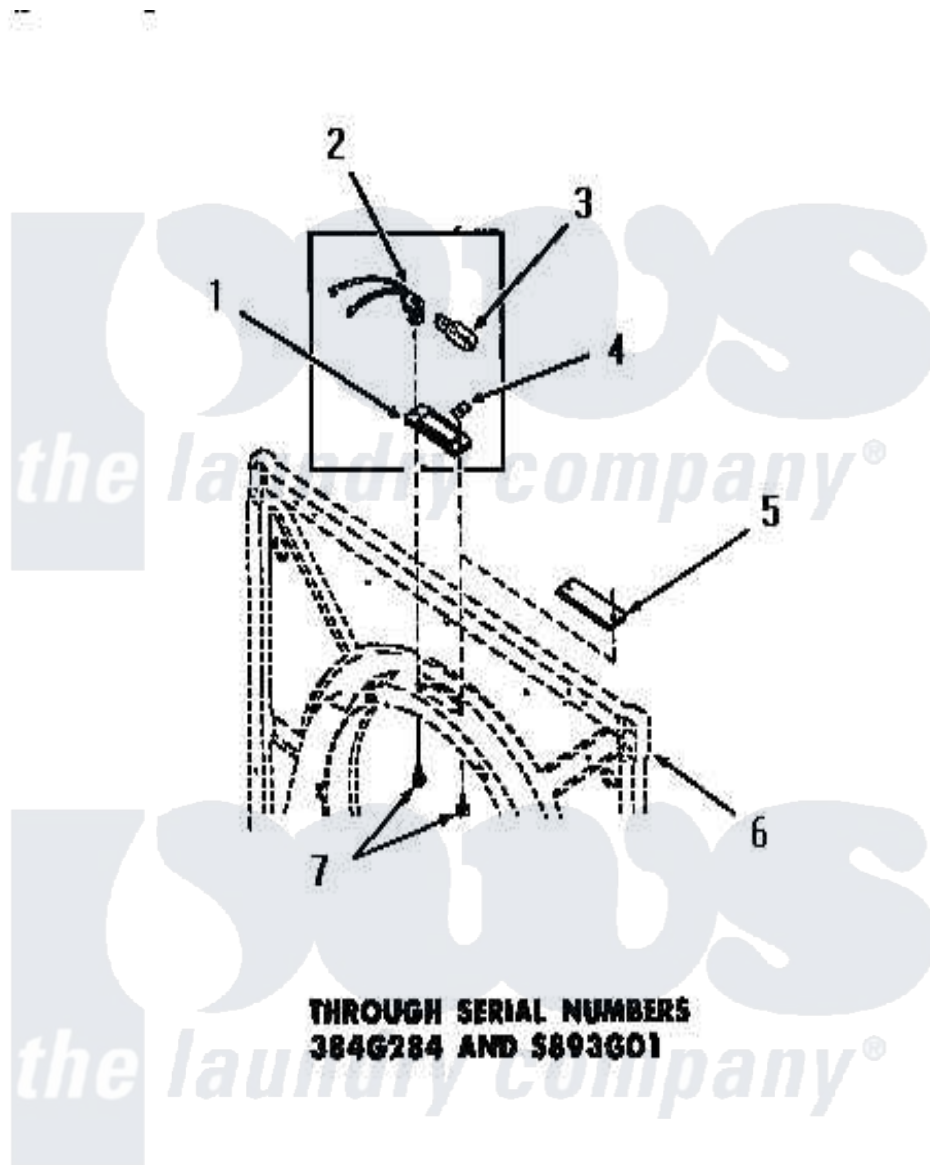

Amana DE6151 10 - DRUM LIGHT & COVER PLATE

**THROUGH SERIAL NUMBERS
384G284 AND S893G01**

[Amana Residential Amana DE6151 Washer Parts](#) Parts Diagram 10 - DRUM LIGHT & COVER PLATE
Click on the part number to view part

Item	Original Part Number	Replaced By	Status	Part Description
1	51070			Lens, Drum Light
2	Y51887		Not Available	BULB RECEPTACLE
3	21608	A3167501		Lamp Oven, Int.
4	Y51788		Not Available	SPEED NUT
5	53911		Not Available	COVER PLATE
6	Y00000000		Not Available	SEE NOTE FRONT FRAME AND AIR SHROUD
7	51784		Not Available	SCREW, 10B-16 X 1/2 HEX