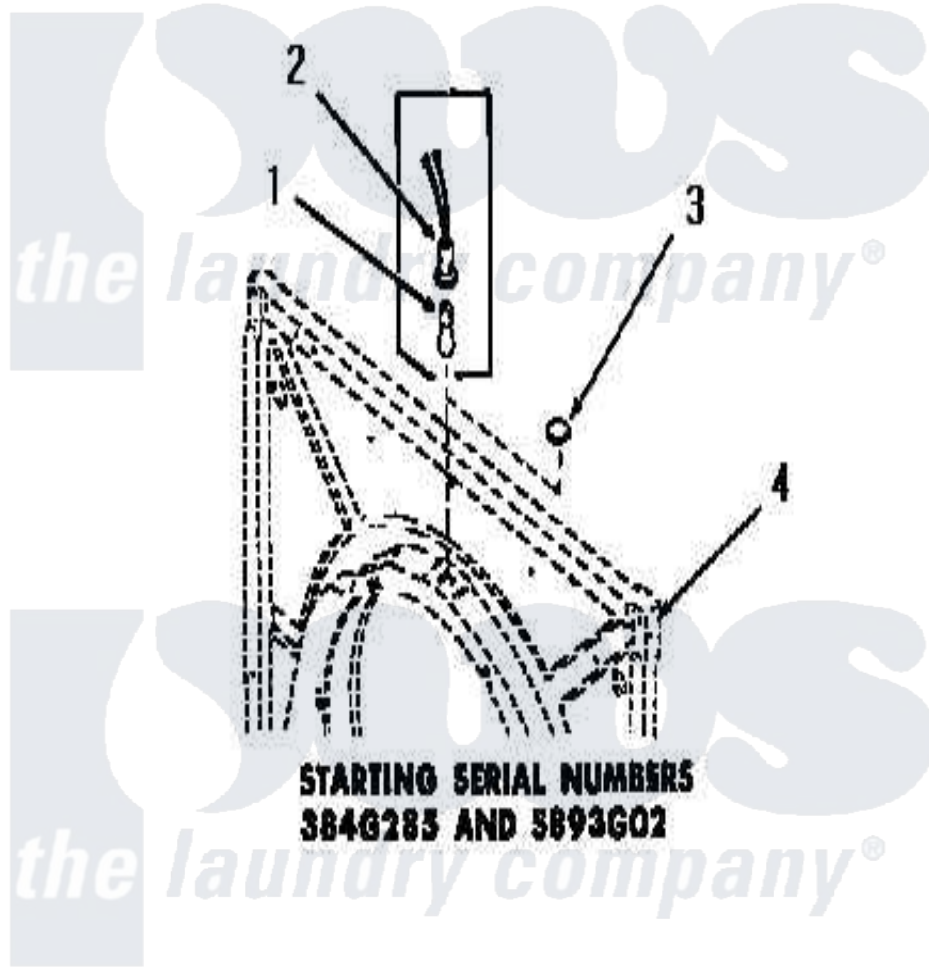

Amana DE6151 11 - DRUM LIGHT & COVER PLATE

[Amana Residential Amana DE6151 Washer Parts](#) Parts Diagram 11 - DRUM LIGHT & COVER PLATE
 Click on the part number to view part

Item	Original Part Number	Replaced By	Status	Part Description
1	Y54608	31001575		Bulb, Cylinder Light
2	Y0054609	M0270519		Washer
3	54610		Not Available	PLUG BUTTON
4	Y00000000		Not Available	SEE NOTE FRONT FRAME AND AIR SHROUD