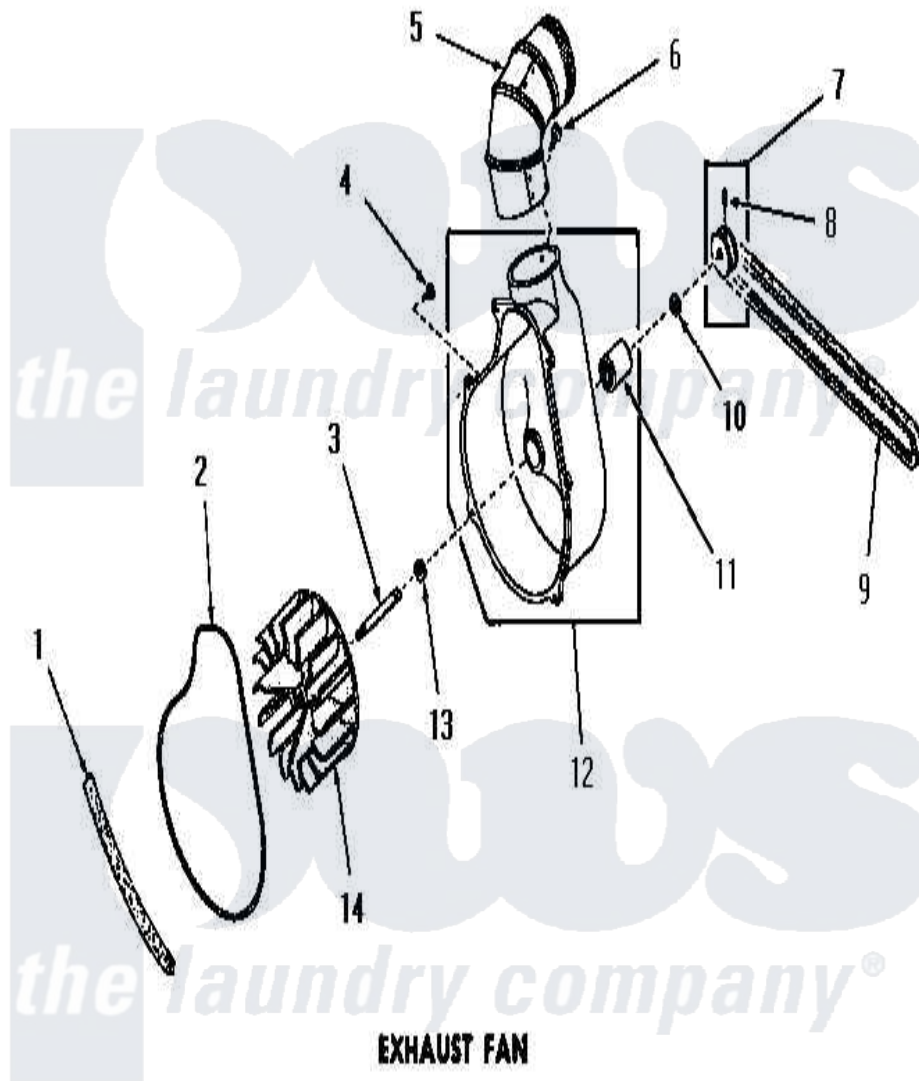

# Amana DE6151 12 - EXHAUST FAN

Amana Residential Amana DE6151 Washer Parts Parts Diagram 12 - EXHAUST FAN  
 Click on the part number to view part

Item	Original Part Number	Replaced By	Status	Part Description
1	<a href="#">51790</a>			Seal
2	<a href="#">51791</a>			Gasket, Housing
3	53519		Not Available	EXHAUST FAN SHAFT
4	51784		Not Available	SCREW, 10B-16 X 1/2 HEX
5	Y0052707	<a href="#">31986601B</a>		Switch, Rocker
6	23222	<a href="#">3177991</a>		Screw
7	53521		Not Available	ASSY, PULLEY
8	<a href="#">02771</a>			Screw, 1/4-20 x 3/8 Hex S
9	<a href="#">51994</a>			Belt
10	<a href="#">52549</a>			Washer, 501 ID X3/4 Odx
11	51991		Not Available	BEARING
12	51946		Not Available	HOUSING, BLOWER
13	<a href="#">52549</a>			Washer, 501 ID X3/4 Odx
14	90585		Not Available	IMPELLER