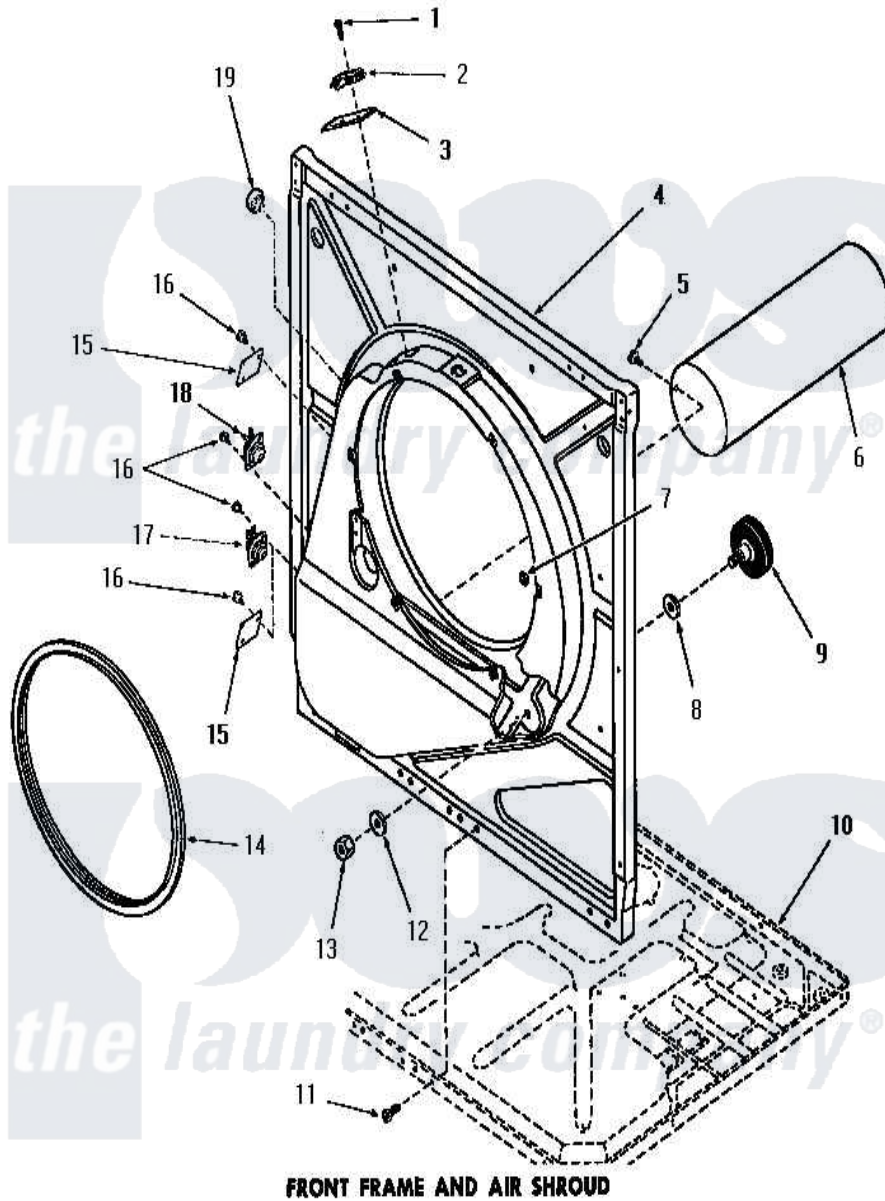

Amana DE6151 13 - FRONT FRAME & AIR SHROUD

FRONT FRAME AND AIR SHROUD

Amana [Residential Amana DE6151 Washer Parts](#) Parts Diagram 13 - FRONT FRAME & AIR SHROUD
 Click on the part number to view part

Item	Original Part Number	Replaced By	Status	Part Description
1	51783			Screw, 6b-20 X 7/8 HeX
2	Y51143		Not Available	SWITCH
3	52112			Insulation
4	51850		Not Available	FRONT FRAME AND AIR SHROUD
5	52150	489464		Screw
6	51821		Not Available	EXHAUST DUCT
7	52865		Not Available	SPEED NUT
8	52123			Washer
9	53555	56285		Roller Cylinder
10	Y00000000		Not Available	SEE NOTE FRAME BASE
11	51784		Not Available	SCREW,10B-16 X 1/2 HEX
12	52122			Washer
13	52124		Not Available	NUT
14	51798		Not Available	GASKET
15	52550		Not Available	COVER PLATE
16	23222	3177991		Screw

17	54736		Thermostat
18	54737		Thermostat
19	Y0053719	Not Available	CAPILLARY & SUCTION LINE ASSY