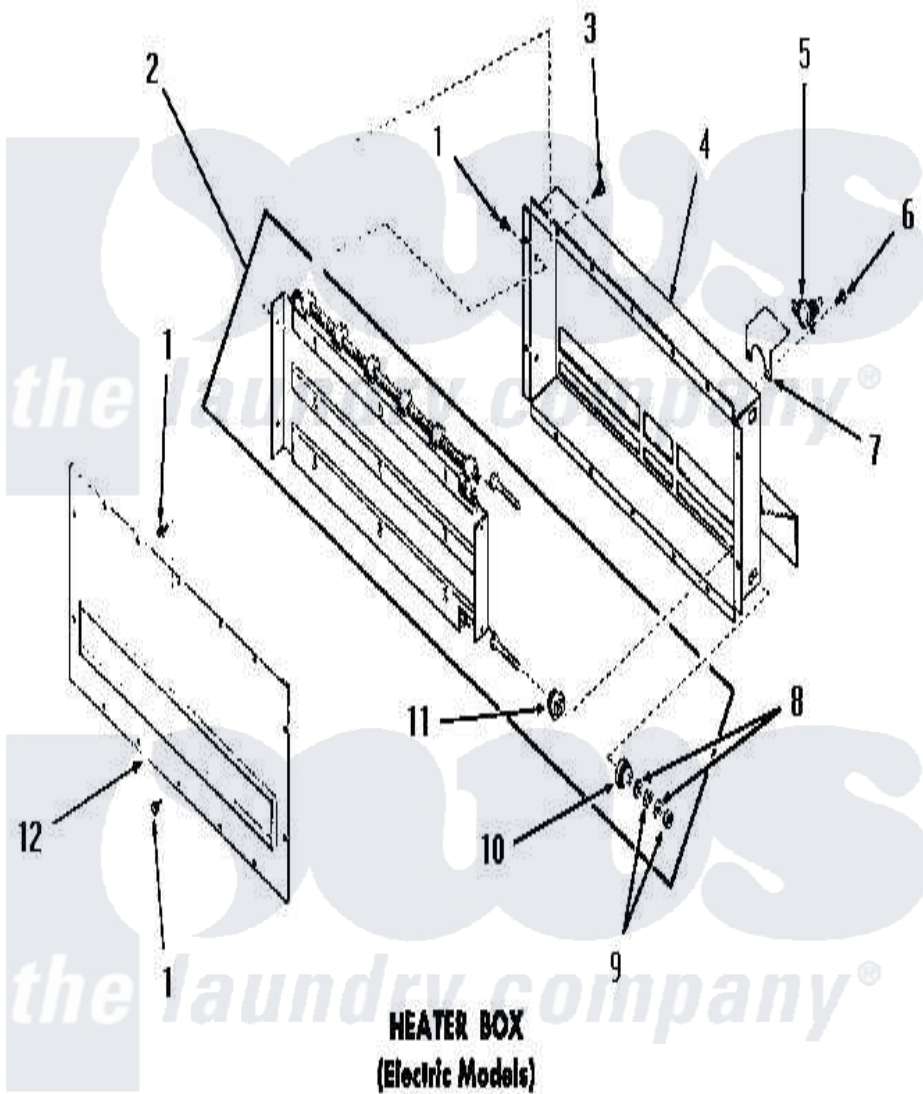

# Amana DE6151 14 - HEATER BOX

Amana [Residential Amana DE6151 Washer Parts](#) Parts Diagram 14 - HEATER BOX  
Click on the part number to view part

Item	Original Part Number	Replaced By	Status	Part Description
1	51780	<a href="#">3390631</a>		Screw, 10-16 X 3/8
2	Y52626		Not Available	ELEMENT,HEATER-240V
"	52608		Not Available	ELEMENT,HEATER-230V
"	52306		Not Available	ELEMENT,HEATER-208V
3	51784		Not Available	SCREW,10B-16 X 1/2 HEX
4	Y51876		Not Available	HEATER BOX AND SHIELD
5	<a href="#">55523</a>			Thermostat
6	23222	<a href="#">3177991</a>		Screw
7	52117		Not Available	THERMOSTAT SHIELD
8	54532		Not Available	WASHER
9	54531		Not Available	NUT
10	51145		Not Available	INSULATOR
11	<a href="#">51146</a>			Insulator
12	51867		Not Available	HEATER BOX COVER PLATE