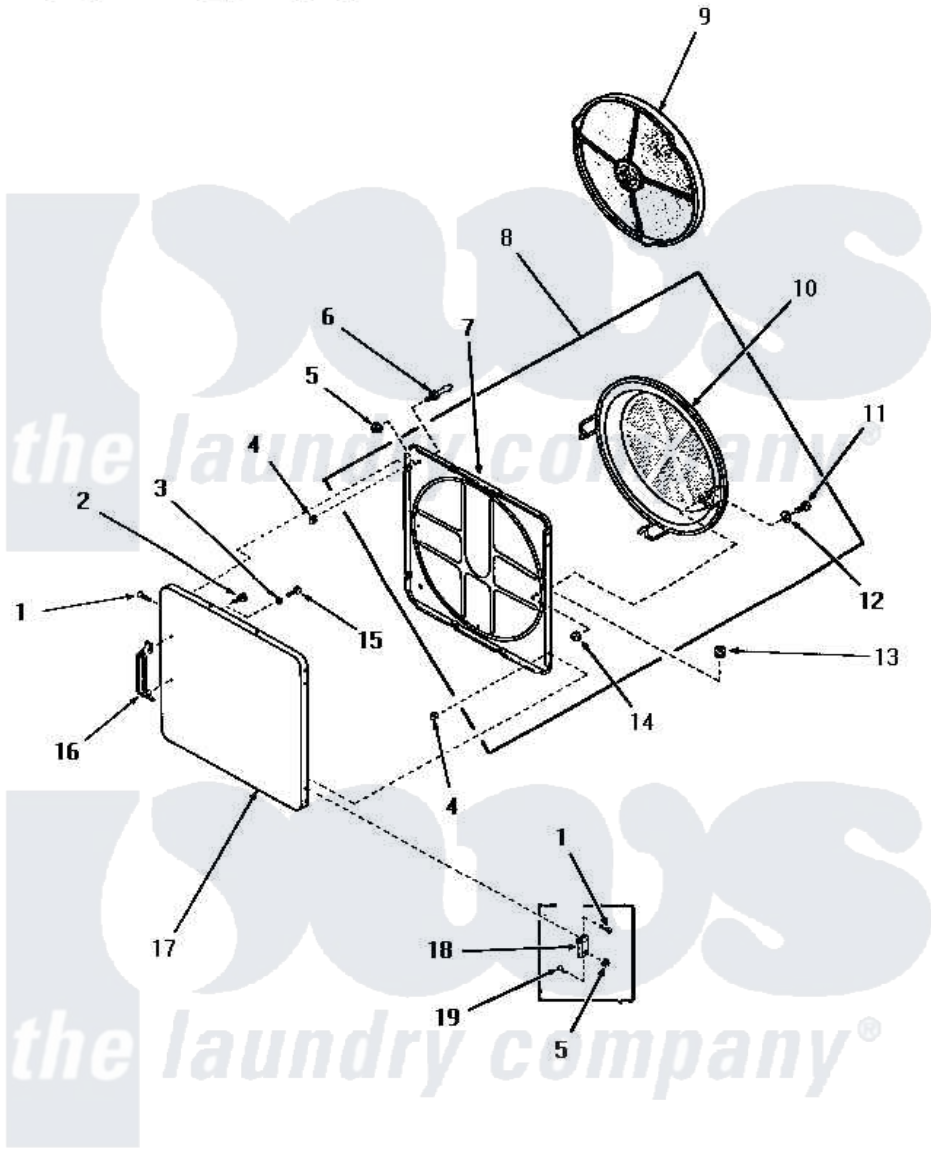

Amana DE6151 15 - LOADING DOOR

LOADING DOOR
(Through Serial Nos. 31V9368 and S66Y580)

Amana [Residential Amana DE6151 Washer Parts](#) Parts Diagram 15 - LOADING DOOR
 Click on the part number to view part

Item	Original Part Number	Replaced By	Status	Part Description
1	52864	500226		Screw, 8b-16 x 5/8 Tap
2	52150	489464		Screw
3	Y20278		Not Available	LOCKWASHER
4	52865		Not Available	SPEED NUT
5	51236	488130		Nut
6	51992			Strike, Door
7	54730		Not Available	INNER DOOR PANEL
8	54738		Not Available	ASSY,HOUSING & PANEL
9	53002		Not Available	NO LONGER AVAILABLE
10	54731	54-731		Bake Element
11	24688		Not Available	CAP SCREW
12	Q6275		Not Available	WASHER
13	51858			Grommet
14	52566	27001225		Nut, Jam Mid Lock 1/4-20
15	22024	20001169		22024 24
16	54068	61925		Pull Door Commercial Black

17	52489A	Not Available	OUTER DOOR PANEL, AVOCADO
"	52489C	Not Available	OUTER DOOR PANEL, COPPERTONE
"	52489H	Not Available	OUTER DOOR PANEL, HARVEST GOLD
"	52489W	Not Available	OUTER DOOR PANEL, WHITE
18	70014		Hinge
19	22649		Screw, 8-32 X 13/32 FI