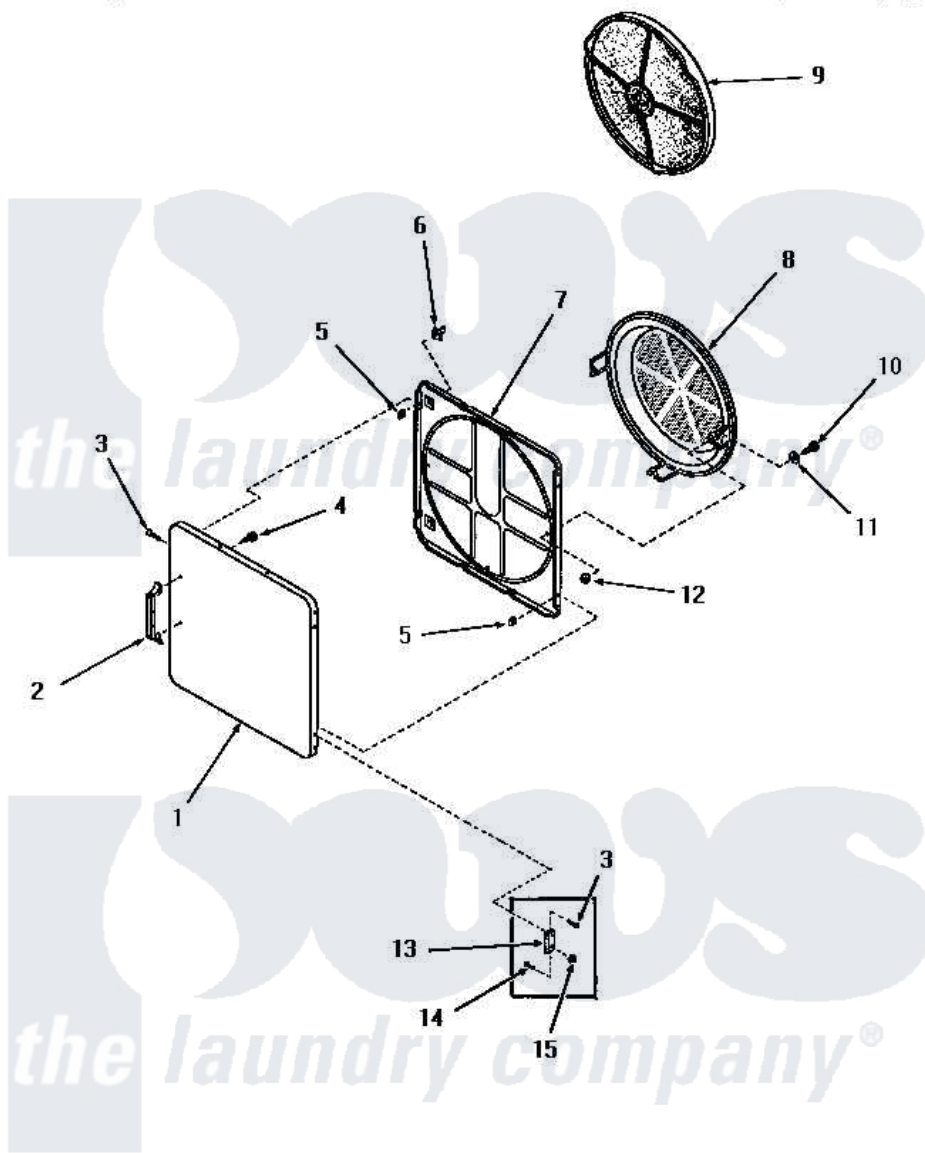

# Amana DE6151 16 - LOADING DOOR

## LOADING DOOR (Starting Serial Nos. 31V9369 and S66Y581)

Amana [Residential Amana DE6151 Washer Parts](#) Parts Diagram 16 - LOADING DOOR  
Click on the part number to view part

Item	Original Part Number	Replaced By	Status	Part Description
1	52489W		Not Available	OUTER DOOR PANEL, WHITE
"	52489H		Not Available	OUTER DOOR PANEL, HARVEST GOLD
"	52489C		Not Available	OUTER DOOR PANEL, COPPERTONE
"	52489A		Not Available	OUTER DOOR PANEL, AVOCADO
2	54068	<a href="#">61925</a>		Pull Door Commercial Black
3	52864	<a href="#">500226</a>		Screw, 8b-16 x 5/8 Tap
4	52150	<a href="#">489464</a>		Screw
5	52865		Not Available	SPEED NUT
6	54661	<a href="#">LA-1003</a>		Door Catch Kit
7	54665	<a href="#">54-665</a>		Bake Element
8	54731	<a href="#">54-731</a>		Bake Element
9	53002		Not Available	NO LONGER AVAILABLE
10	24688		Not Available	CAP SCREW
11	Q6275		Not Available	WASHER

12	52566	<a href="#">27001225</a>	Nut, Jam Mid Lock 1/4-20
13	<a href="#">70014</a>		Hinge
14	<a href="#">22649</a>		Screw, 8-32 X 13/32 FI
15	51236	<a href="#">488130</a>	Nut