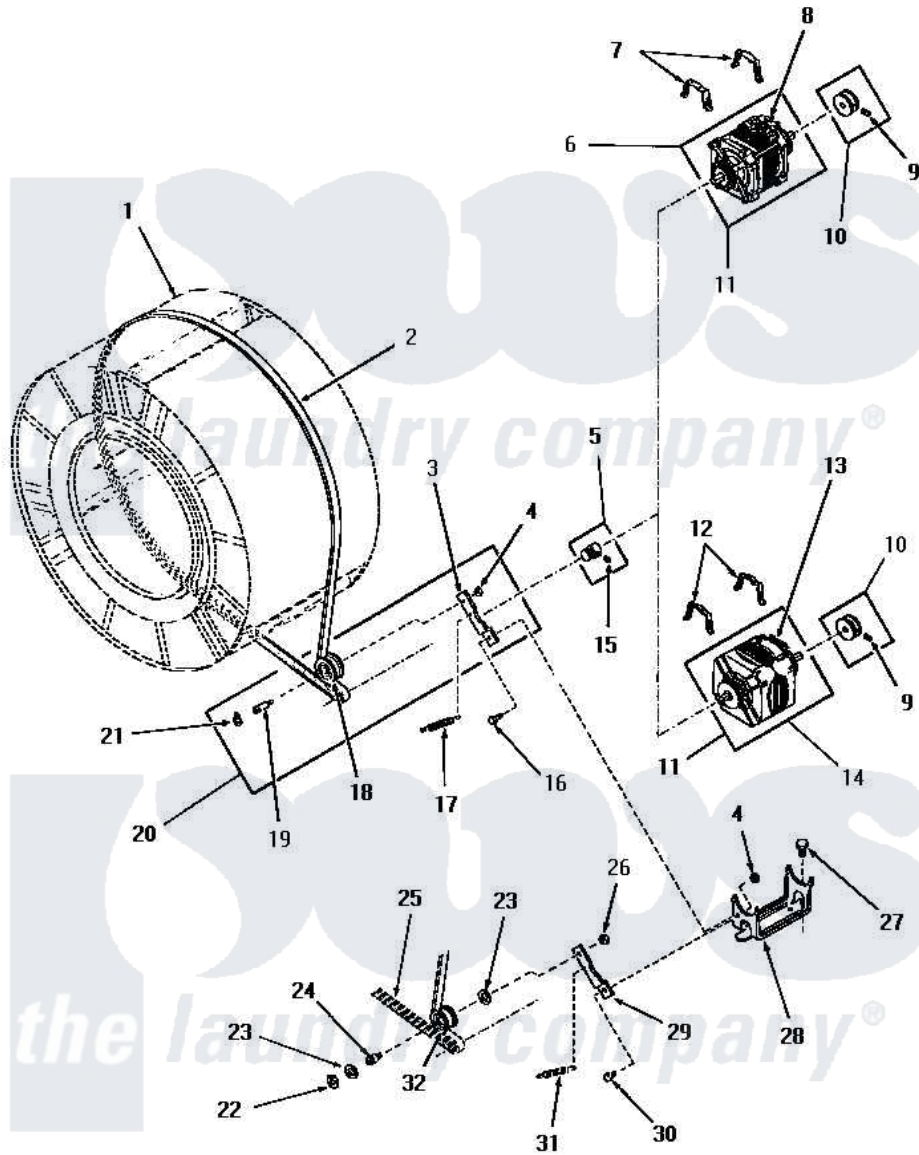

Amana DE6151 17 - MOTOR, IDLER & BELT

MOTOR, IDLER AND BELT

Amana [Residential Amana DE6151 Washer Parts](#) Parts Diagram 17 - MOTOR, IDLER & BELT
 Click on the part number to view part

Item	Original Part Number	Replaced By	Status	Part Description
1	Y00000000		Not Available	SEE NOTE CLOTHES DRUM
2	52556			Belt
3	54410		Not Available	LEVER, IDLER
4	52566	27001225		Nut, Jam Mid Lock 1/4-20
5	52593		Not Available	ASSY, MOTOR PULLEY
6	Y00000000		Not Available	SEE NOTE GENERAL ELECTRIC FORM "V" MOTOR
7	51789	660658		Clamp, Motor Mounting 343481 685441
8	53249		Not Available	SWITCH
9	02771			Screw, 1/4-20 x 3/8 Hex S
10	53522			Pulley, Motor
11	52697		Not Available	MOTOR
12	51789	660658		Clamp, Motor Mounting 343481 685441
13	Y00000000		Not Available	SEE NOTE WESTINGHOUSE -- (NOT REPLACEABLE)

"	53226	Not Available	SWITCH,MOTOR
"	53214	Not Available	MOTOR SWITCH, DELCO
"	53213		Switch
14	Y00000000	Not Available	SEE NOTE GENERAL ELECTRIC FORM ``T`` MOTOR
15	52906	Not Available	SETSCREW
16	52567		Bolt, Shoulder
17	52323		Spring
18	Y54414		Assembly, Wheel And Bearing
19	54411	Not Available	SHAFT,IDLER LEVER
20	54415	Not Available	LEVER,IDLER
21	23748		Ring, Retaining
22	70061		Ring, Retaining
23	Y52564		Washer
24	52611	Not Available	SHAFT,IDLER xREPLACE
25	Y00000000	Not Available	SEE NOTE BELT
26	52124	Not Available	NUT
27	23928	Not Available	CAP SCREW AND LOCKWASHER
28	51824	Not Available	MOUNT,MOTOR
29	52562	Not Available	IDLER LEVER
30	Y00000000	Not Available	SEE NOTE SHOULDER BOLT
31	Y00000000	Not Available	SEE NOTE SPRING
32	52561	Not Available	IDLER PULLEY