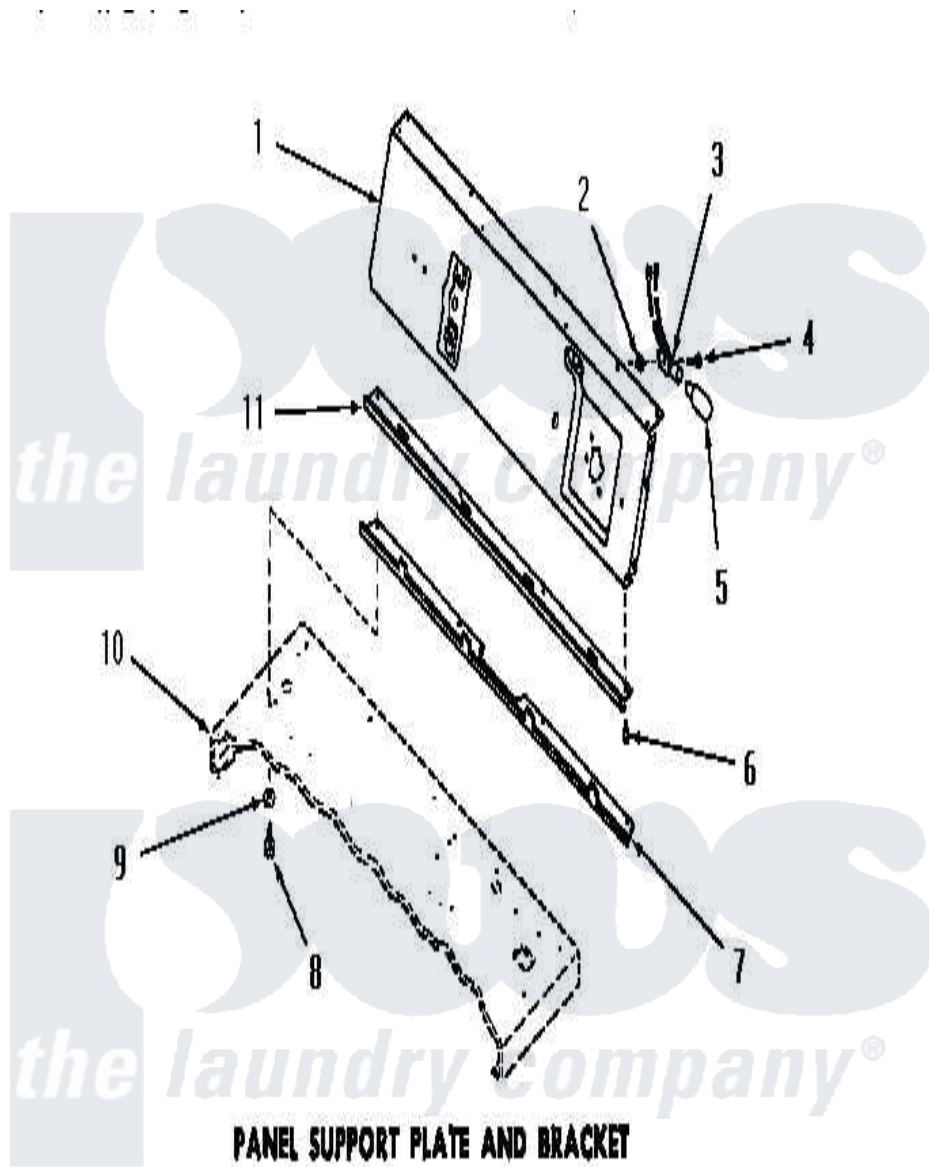

Amana DE6151 18 - PANEL SUPPORT PLATE & BRACKET

PANEL SUPPORT PLATE AND BRACKET

Amana [Residential Amana DE6151 Washer Parts](#) Parts Diagram 18 - PANEL SUPPORT PLATE & BRACKET
 Click on the part number to view part

Item	Original Part Number	Replaced By	Status	Part Description
1	53628		Not Available	PANEL SUPPORT PLATE
"	0054750		Not Available	DOOR FRAME
2	22378		Not Available	NUT
3	Y22368		Not Available	BULB RECEPTACLE
4	20268	80399		SCrew Pan Head CR Rec 832x281
5	21608	A3167501		Lamp Oven, Int.
6	23222	3177991		Screw
7	52912		Not Available	PANEL SUPPORT BRACKET
8	23962	W10116760		Screw
9	20493			Washer, 11/64 ID x 3/8 OD
10	Y00000000		Not Available	SEE NOTE CABINET TOP
11	Y52929		Not Available	PANEL TRIM