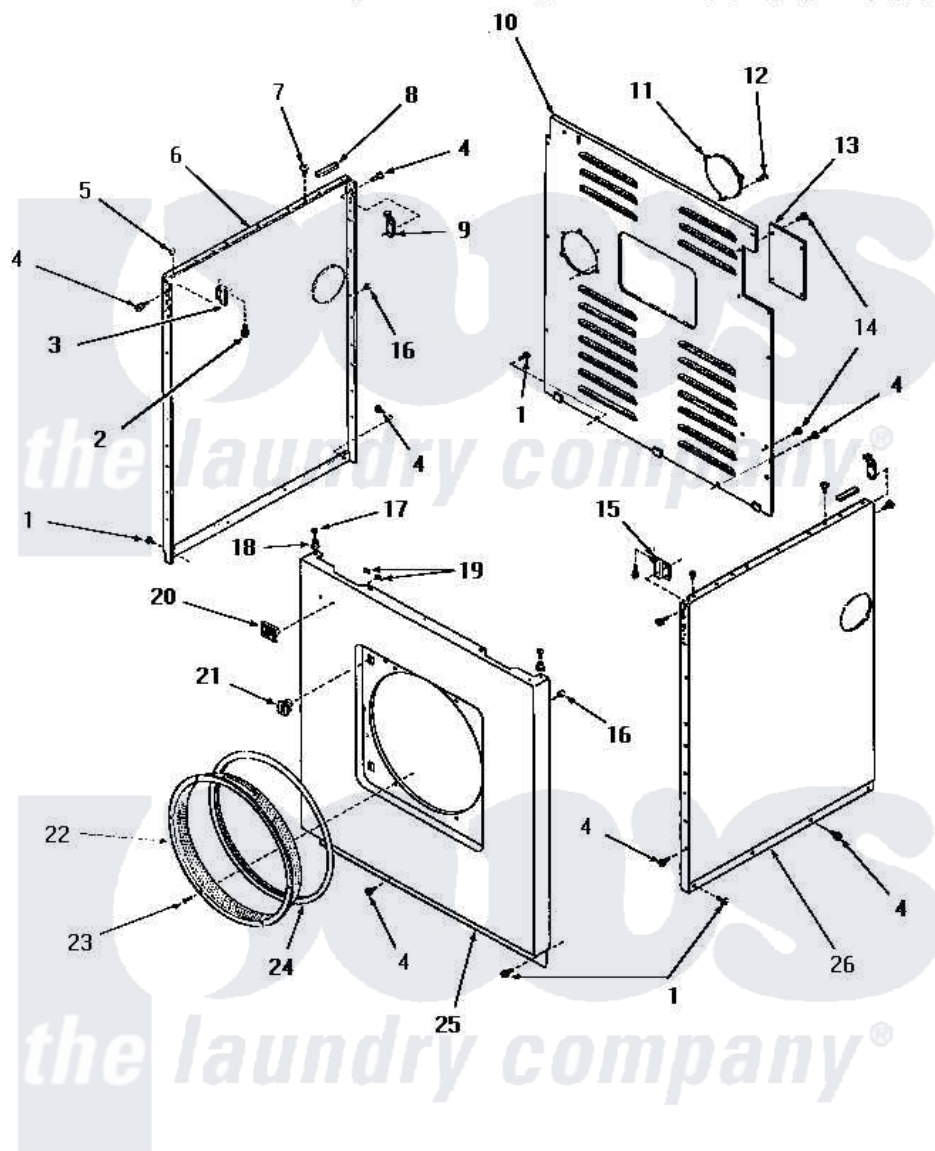

## PANELS

Amana [Residential Amana DE6151 Washer Parts](#) Parts Diagram 19 - PANELS  
 Click on the part number to view part

Item	Original Part Number	Replaced By	Status	Part Description
1	25723	<a href="#">27001200</a>		Screw
2	<a href="#">23008</a>			Screw, 10-24 X 3/4 Sems
3	22847		Not Available	BRACKET
4	51784		Not Available	SCREW,10B-16 X 1/2 HEX
5	<a href="#">21176</a>			Bumper
6	52669W		Not Available	SIDE PANEL, LEFT, WHITE
"	52669C		Not Available	SIDE PANEL, LEFT, COPPERTONE
"	52669H		Not Available	SIDE PANEL, LEFT, HARVEST GOLD
"	52669A		Not Available	SIDE PANEL, LEFT, AVOCADO
7	52442		Not Available	SCREW, No.10-16 X 3/8"
8	<a href="#">80312</a>			Bumper Pad
9	<a href="#">52487</a>			Lug, Hold-Down
10	52677W		Not Available	REAR PANEL, WHITE
"	52677GR		Not Available	PANEL,REAR xREPLACE