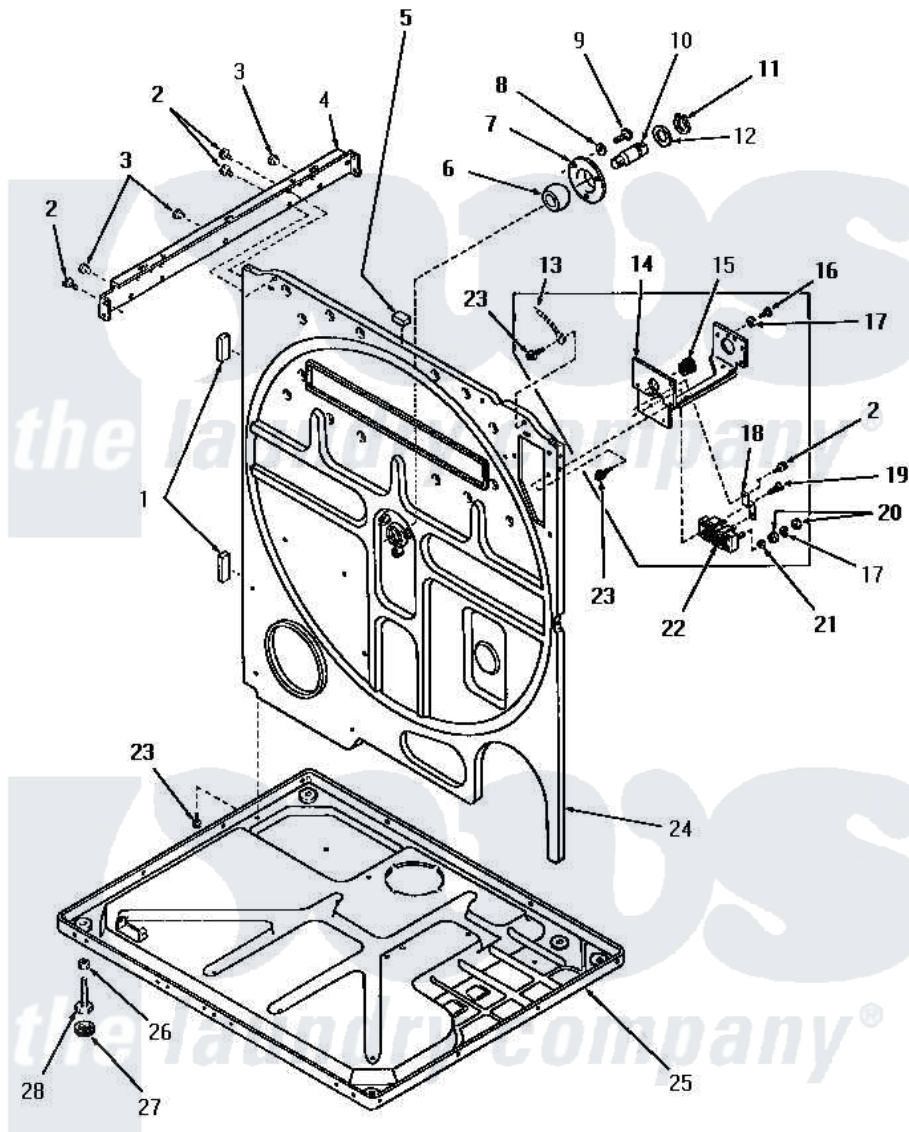

Amana DE6151 20 - REAR FRAME & FRAME BASE

REAR FRAME AND FRAME BASE

Amana [Residential Amana DE6151 Washer Parts](#) Parts Diagram 20 - REAR FRAME & FRAME BASE
 Click on the part number to view part

Item	Original Part Number	Replaced By	Status	Part Description
1	20354		Not Available	BUMPER PAD
2	51780	3390631		Screw, 10-16 X 3/8
3	21685	40038001		Bumper
4	51818		Not Available	SUPPORT CHANNEL, RIGHT OR LEFT
5	54024		Not Available	BUMPER
6	Y52079			Bearing, Drum Shaft
7	51826		Not Available	COVER,BEARING
8	03189			LoCkwasher, 1/4 Std-C P
9	53589	8204624		Bolt
10	53132		Not Available	SHAFT,DRUM
11	70061			Ring, Retaining
12	Y52564			Washer
13	Y00000000		Not Available	SEE NOTE GROUND WIRE, GREEN
14	Y52110		Not Available	TERMINAL BLOCK BRACKET
15	52113			Relief, Strain

16	52909		Screw, 10B-16 X 1/2 HeX
17	51474	Not Available	WASHER, 13/64IDX1/2ODX.
18	53950	Not Available	STRAP,GROUND
19	Q6535	Not Available	SCREW, 10B-16 X 3/4 ROU
20	Q6163	Not Available	NUT
21	Q6623	Not Available	WASHER
22	50854	33001244	Block, Terminal
23	51784	Not Available	SCREW, 10B-16 X 1/2 HEX
24	52574	Not Available	FRAME,REAR
25	Y52572	Not Available	FRAME BASE
26	52794	62739	Nut, Lock
27	70282	Y314137	Foot, Rubber
28	Y52696	Y305086	Adjustable Leg And Nut