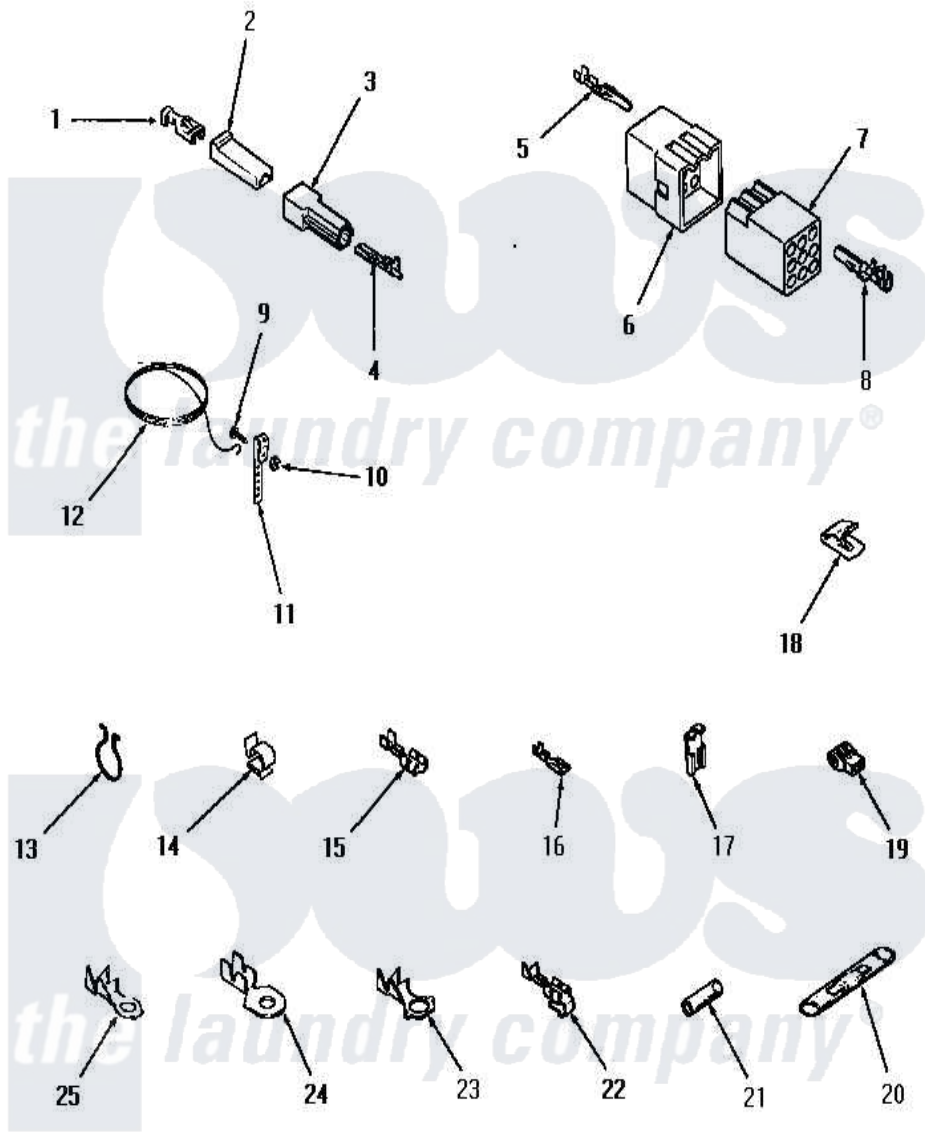

# Amana DE6151 21 - WIRE & TERMINALS

## WIRE AND TERMINALS

Amana Residential Amana DE6151 Washer Parts Parts Diagram 21 - WIRE & TERMINALS  
 Click on the part number to view part

Item	Original Part Number	Replaced By	Status	Part Description
1	<a href="#">Y00115</a>			Lock In Spade Terminal (18 Gaug (1/4 Inch-(1) 18 Gauge Wire)
2	<a href="#">90789</a>			Connector
3	90788		Not Available	HOUSING,TAB
4	<a href="#">00133</a>			Terminal, Tab-1/4 Male
5	<a href="#">Y00127</a>			Terminal, Pin-1/8 Male
6	<a href="#">54522</a>			Plug, Nylon
7	54523		Not Available	RECEPTACLE,12 CIRCUIT-
8	<a href="#">Y00128</a>			Terminal, Pin-1/8 Femal
9	21431		Not Available	ROUND HEAD SCREW
10	Y20276		Not Available	NUT
11	21430		Not Available	STRAP,GROUND
12	Y21429		Not Available	GROUND WIRE
13	<a href="#">51291</a>			Clip, Wire
14	<a href="#">21036</a>			Clip, Cable
				SPADE TERMINAL(18

15	Y00119		Not Available	GAUGE) (1/4 INCH-(1) 18 GAUGE WIRE)
16	<a href="#">00112</a>			Terminal, Spade-3/16 Fe
17	<a href="#">Y00120</a>			Terminal, Flag-1/4 Fema
18	21312	<a href="#">51291</a>		Clip, Wire
19	70210		Not Available	INSULATOR,BLUE
20	21091		Not Available	CONNECTOR TWO 1/4 INCH MALE
21	Y21365	<a href="#">503670</a>		Sleeve Insulator
22	<a href="#">Y00114</a>			Spade Terminal
23	Y00113		Not Available	TERMINAL,RING-1/4 STUD
24	<a href="#">Y00111</a>			Ring Terminal No.10 No.10 18 Gauge Wires Or
25	<a href="#">00110</a>			No.10 18 Gauge Wire
NI	20680		Not Available	18 GAUGE WIRE
"	20679		Not Available	WIRE, 12 GAUGE