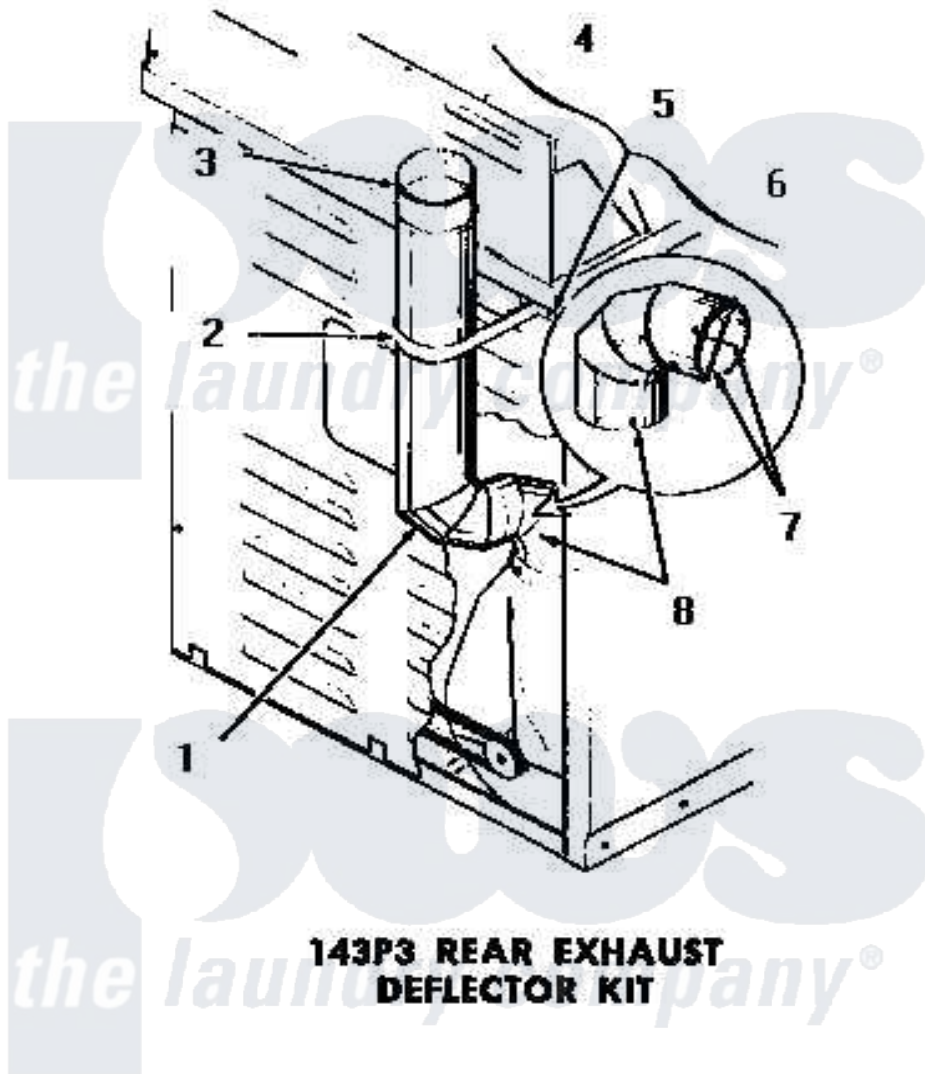

# Amana DE6171 01 - 143P3 REAR EXHAUST DEFLECTOR KIT

Amana [Residential Amana DE6171 Washer Parts](#) Parts Diagram 01 - 143P3 REAR EXHAUST DEFLECTOR KIT  
 Click on the part number to view part

Item	Original Part Number	Replaced By	Status	Part Description
1	51917		Not Available	ELBOW
2	52127		Not Available	SUPPORT BRACKET
3	Y52129		Not Available	EXHAUST PIPE, 4" X 18"
4	<a href="#">20267</a>			Screw, 10-24 X 3/8 Round
5	<a href="#">03815</a>			Lockwasher, No.10 Ext Shk
6	03673		Not Available	NUT
7	Y00000000		Not Available	SEE NOTE CUT AND REMOVE WIRE GUARDS
8	Y00000000		Not Available	SEE NOTE DRYER EXHAUST ELBOW -- (SUPPLIED WITH DRYER)
NI	143P3		Not Available	REAR EXHAUST DEFLECTOR KIT