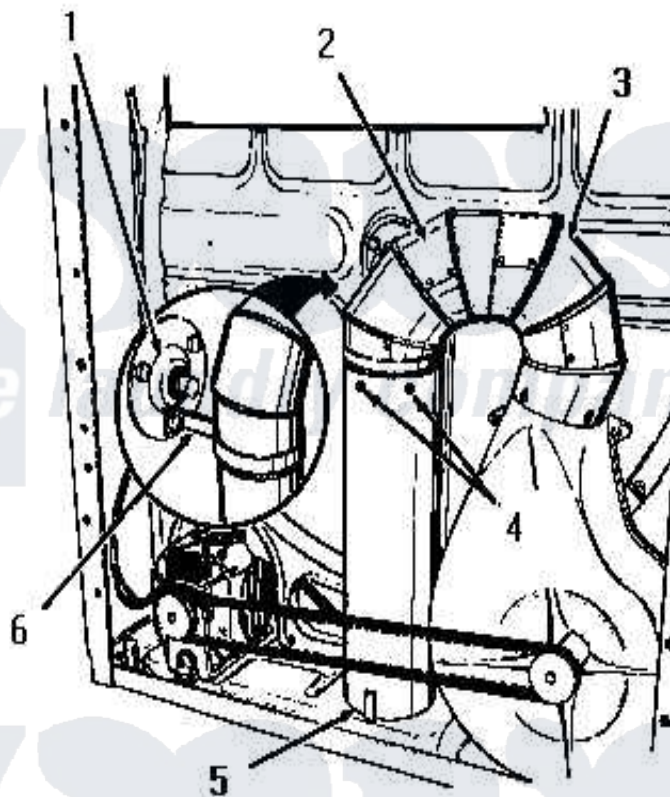

Amana DE6171 03 - 160P3 BOTTOM EXHAUST DEFLECTOR KIT

160P3 BOTTOM EXHAUST DEFLECTOR KIT

[Amana Residential Amana DE6171 Washer Parts](#) Parts Diagram 03 - 160P3 BOTTOM EXHAUST DEFLECTOR KIT
 Click on the part number to view part

Item	Original Part Number	Replaced By	Status	Part Description
1	Y00000000		Not Available	SEE NOTE BEARING RETAINER
2	52699		Not Available	SHORT 90 DEGREES ELBOW
3	Y00000000		Not Available	SEE NOTE DRYER EXHAUST ELBOW -- (SUPPLIED WITH DRYER)
4	23222	3177991		Screw
5	52698		Not Available	EXHAUST TUBE
6	0052775	0057344		Suptop Burner
NI	160P3		Not Available	BOTTOM EXHAUST DEFLECTOR KIT