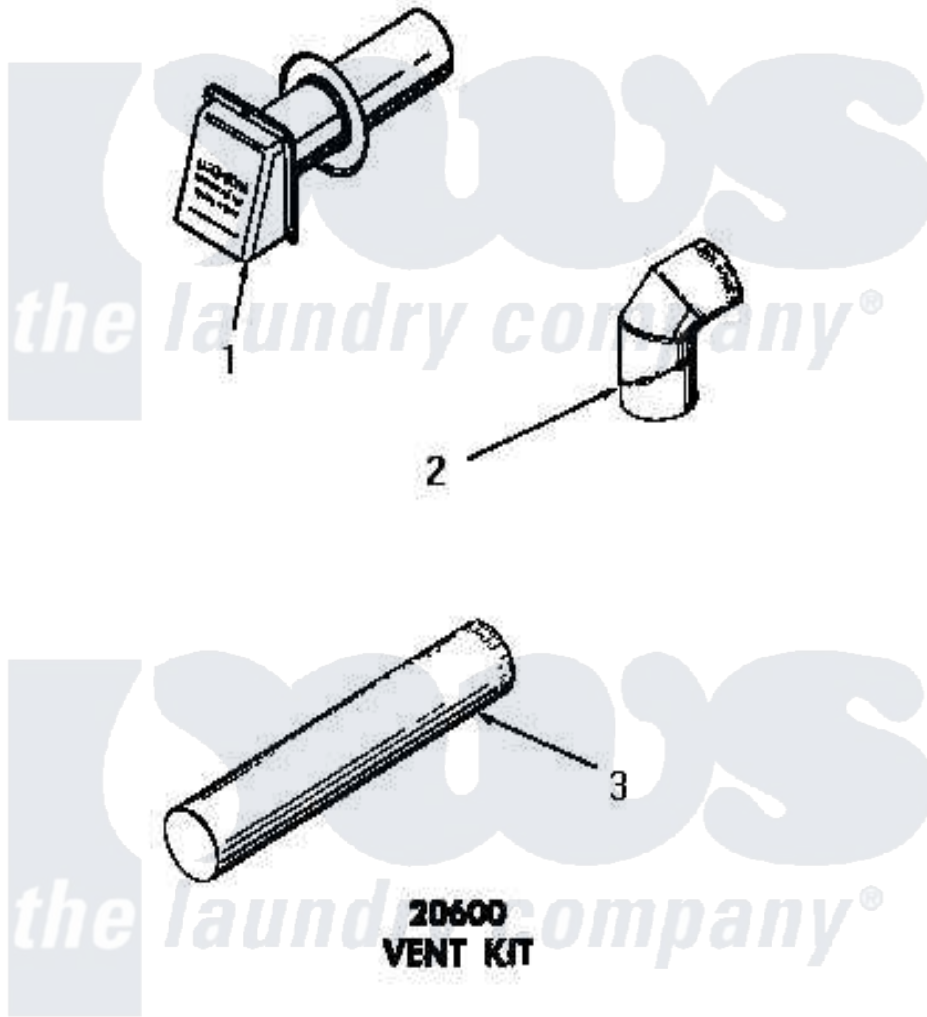

Amana DE6171 04 - 20600 VENT KIT

Amana [Residential Amana DE6171 Washer Parts](#) Parts Diagram 04 - 20600 VENT KIT
[Click on the part number to view part](#)

Item	Original Part Number	Replaced By	Status	Part Description
1	20601		Not Available	WEATHER HOOD
2	51917		Not Available	ELBOW
3	20602	20-602		Root Destroyer
NI	20600		Not Available	VENT KIT