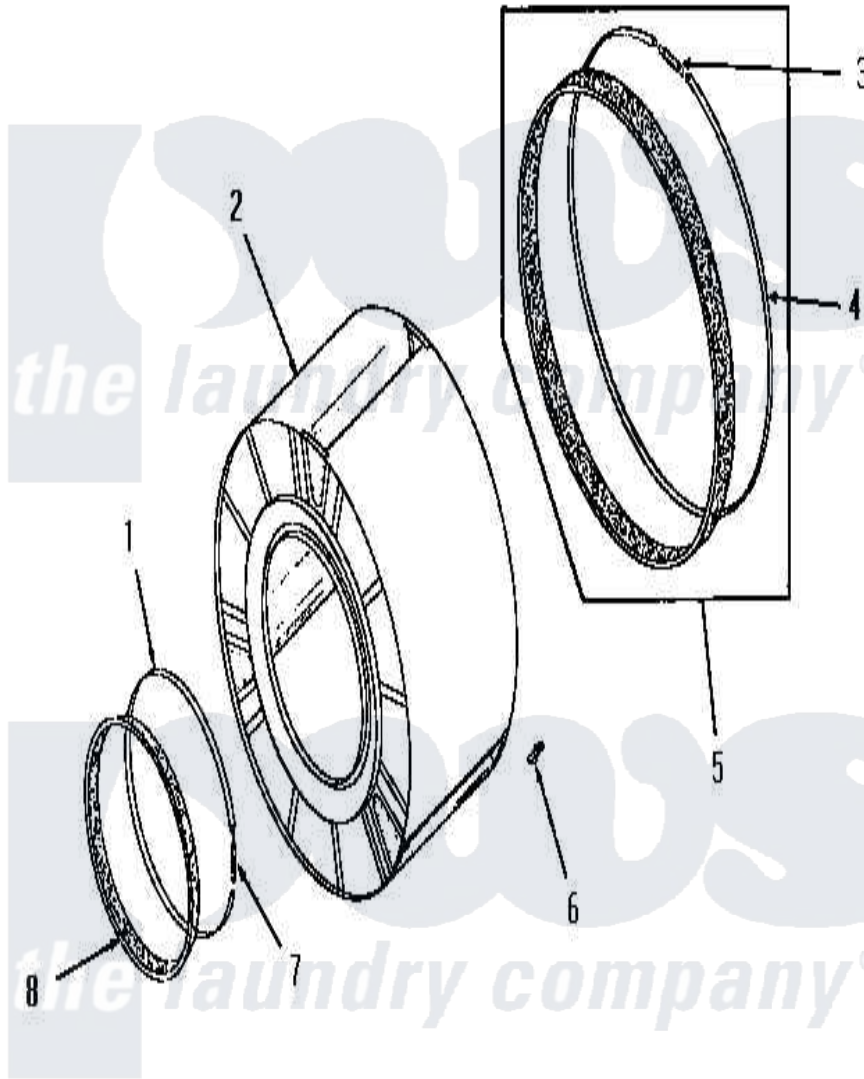

Amana DE6171 06 - CLOTHES DRUM

CLOTHES DRUM

Amana [Residential Amana DE6171 Washer Parts](#) Parts Diagram 06 - CLOTHES DRUM
Click on the part number to view part

Item	Original Part Number	Replaced By	Status	Part Description
1	50169			Strap, Retainer
2	53137	53137ENG		50/50 Solder
3	52310			Spring
4	50781			Strap, Seal
5	51883A			Assembly, Seal
6	51201		Not Available	CLIP
7	50168			Spring
8	51881			Seal, Front