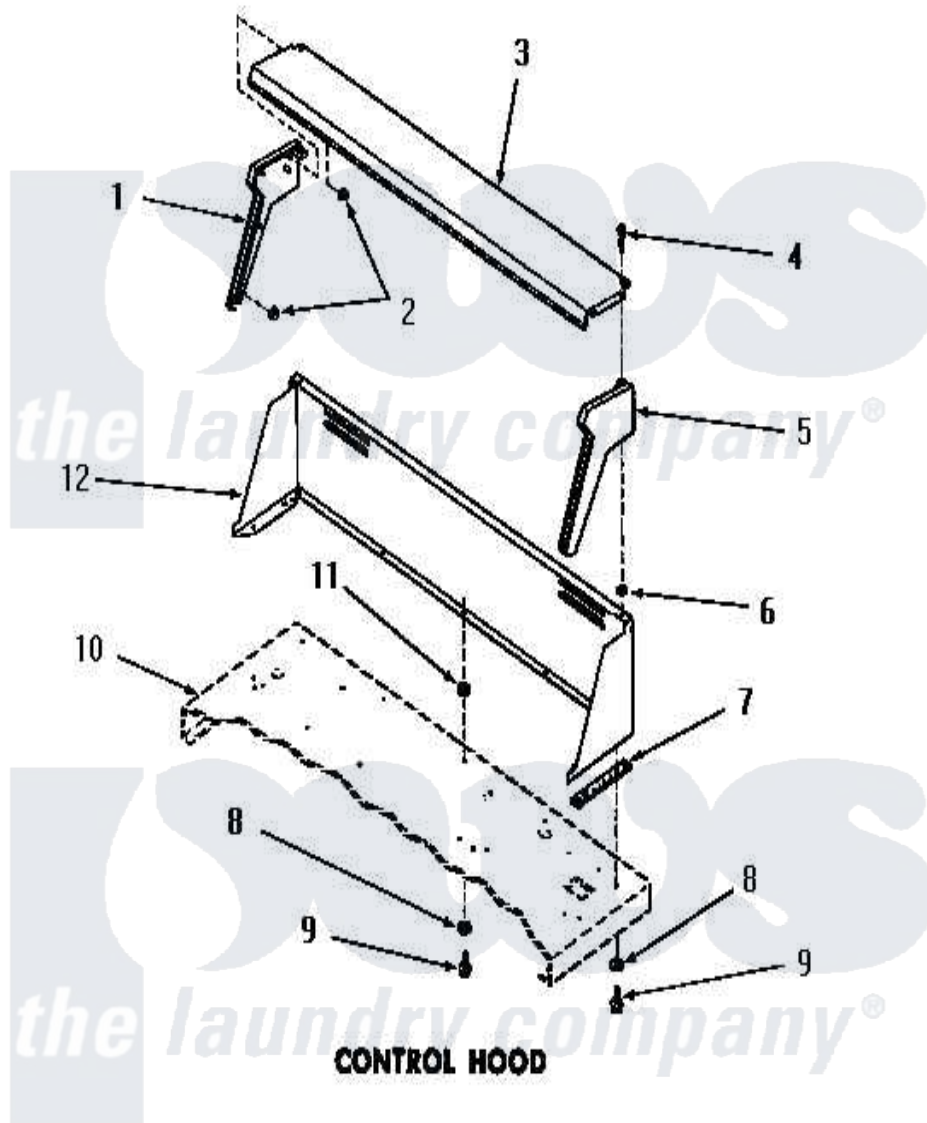

Amana DE6171 07 - CONTROL HOOD

Amana [Residential Amana DE6171 Washer Parts](#) Parts Diagram 07 - CONTROL HOOD
 Click on the part number to view part

Item	Original Part Number	Replaced By	Status	Part Description
1	23367		Not Available	WIRING DIAGRAM
2	23409		Not Available	NUT
3	52921		Not Available	CONTROL HOOD TOP
4	25232		Not Available	SCREW,8AB-18X7/8 OVAL
5	23368	25190SPQ		Hood End
6	24522			Nut, Speed-8ab-18 C1995
7	23028		Not Available	GASKET,CONTROL BOX END
8	20493			Washer, 11/64 ID x 3/8 OD
9	23962	W10116760		Screw
10	Y00000000		Not Available	SEE NOTE CABINET TOP
11	23425		Not Available	WASHER,7/32IDX7/16ODX.
12	53446C		Not Available	CONTROL HOOD, COPPERTONE
"	53446W		Not Available	CONTROL HOOD, WHITE
"	53446H		Not Available	CONTROL HOOD, HARVEST GOLD