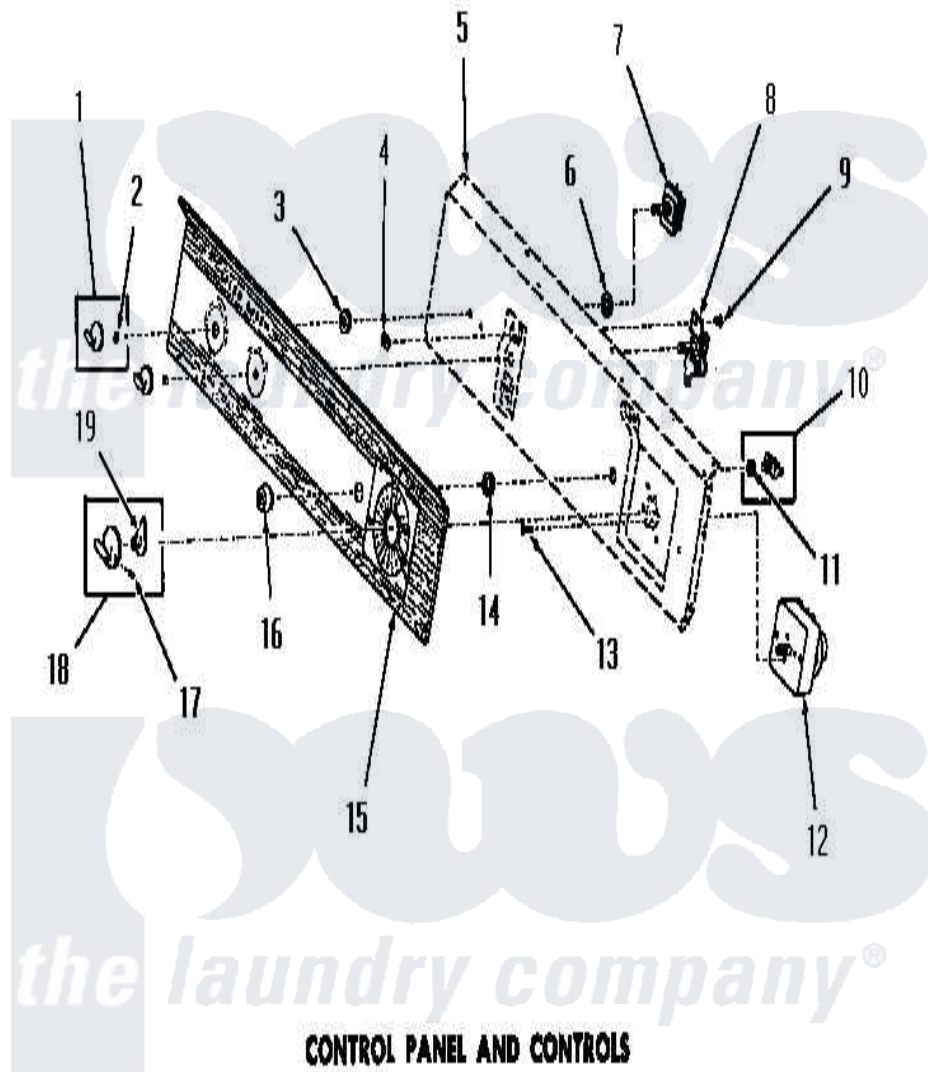

Amana DE6171 08 - CONTROL PANEL & CONTROLS

Amana [Residential Amana DE6171 Washer Parts](#) Parts Diagram 08 - CONTROL PANEL & CONTROLS
 Click on the part number to view part

Item	Original Part Number	Replaced By	Status	Part Description
1	23402		Not Available	KNOB, CONTROL
2	23392		Not Available	CLIP FOR 26816 KNOB
3	24391		Not Available	KNURLED NUT
4	23407			Nut, Speed-8A Tinn C15
5	Y00000000		Not Available	SEE NOTE PANEL SUPPORT PLATE
6	91176			Lockwasher, 3/8 Intshkp
7	52623	58032		Switch
8	53516		Not Available	BUZZER
9	23962	W10116760		Screw
10	53563		Not Available	SWITCH, DOOR RELEASE
11	52947			Nut, Hex 15/32-32
12	53466		Not Available	TIMER
13	70212			Screw, 8-32 X 5/32 RD H
14	23406		Not Available	KNURLED NUT
15	54811		Not Available	CONTROL PANEL
				BRACKET, LOWER HINGE

"	0053635	Not Available	BRACKET, LOWER HINGE, RH
"	54995	Not Available	PANEL,CONTROL
16	23130	Not Available	SWITCH COLLAR
17	25285	Not Available	SETSCREW
18	24858	Not Available	ASSY,KNOB-TIMER
19	24857	Not Available	INDICATOR