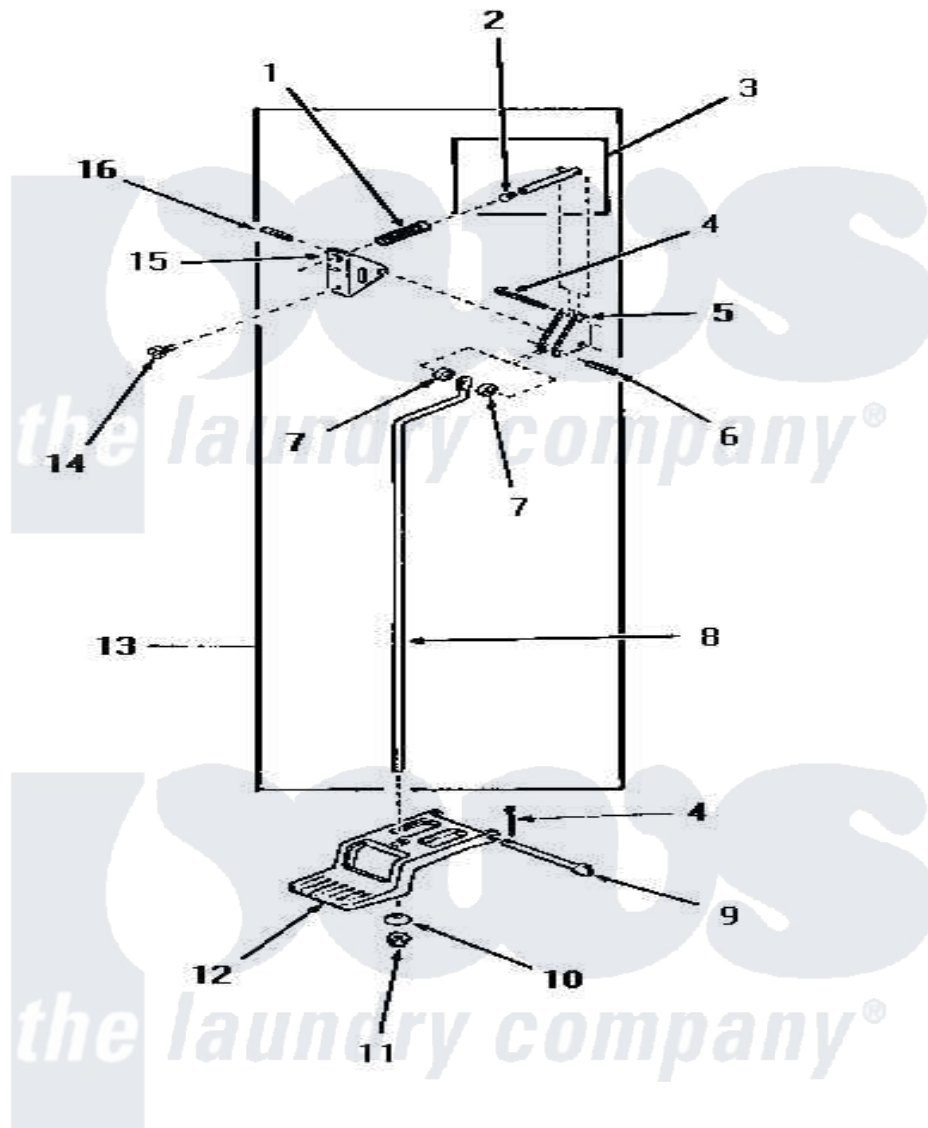

# Amana DE6171 09 - DOOR RELEASE

## DOOR RELEASE

Amana [Residential Amana DE6171 Washer Parts](#) Parts Diagram 09 - DOOR RELEASE

[Click on the part number to view part](#)

Item	Original Part Number	Replaced By	Status	Part Description
1	51065		Not Available	DOOR RELEASE SPRING
2	51786		Not Available	PLUG
3	51841		Not Available	DOOR RELEASE PIN ASSEMBLY
4	<a href="#">02578</a>			Pin, Cotter
5	51041		Not Available	DOOR RELEASE LEVER
6	51161		Not Available	PIN,ROLL 1/8 X 3/4
7	<a href="#">51121</a>			Door Release Spacer
8	51837		Not Available	DOOR RELEASE ROD
9	51045		Not Available	PEDAL HINGE PIN
10	51046		Not Available	NYLON WASHER
11	51271		Not Available	NUT
12	<a href="#">51802</a>			Pedal, Foot
13	51844		Not Available	DOOR RELEASE ASSEMBLY
14	51246		Not Available	SCREW
15	51052		Not Available	DOOR RELEASE BRACKET
16	51161		Not Available	PIN,ROLL 1/8 X 3/4