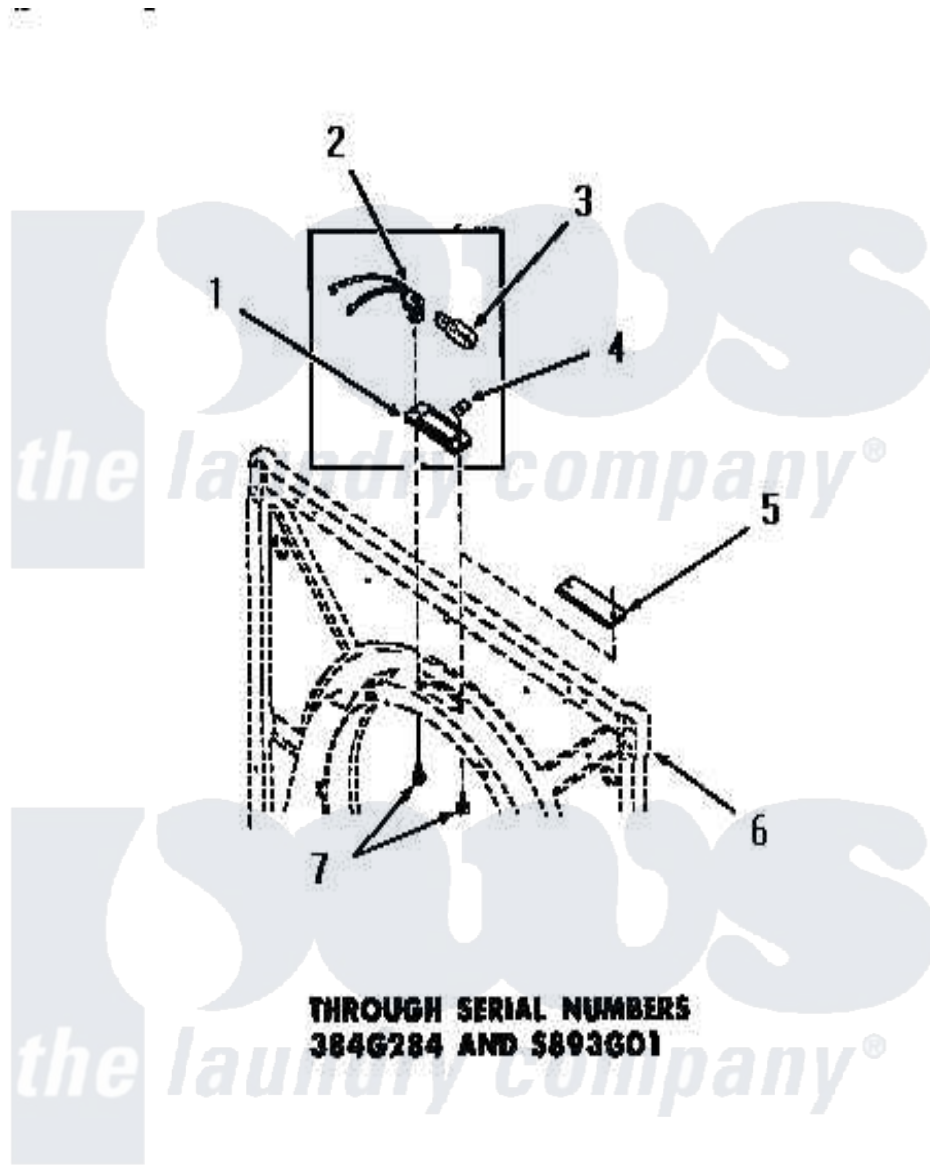

Amana DE6171 10 - DRUM LIGHT & COVER PLATE

**THROUGH SERIAL NUMBERS
384G284 AND S893G01**

[Amana Residential Amana DE6171 Washer Parts](#) Parts Diagram 10 - DRUM LIGHT & COVER PLATE
Click on the part number to view part

Item	Original Part Number	Replaced By	Status	Part Description
1	51070			Lens, Drum Light
2	Y51887		Not Available	BULB RECEPTACLE
3	21608	A3167501		Lamp Oven, Int.
4	Y51788		Not Available	SPEED NUT
5	53911		Not Available	COVER PLATE
6	Y00000000		Not Available	SEE NOTE FRONT FRAME AND AIR SHROUD
7	51784		Not Available	SCREW, 10B-16 X 1/2 HEX