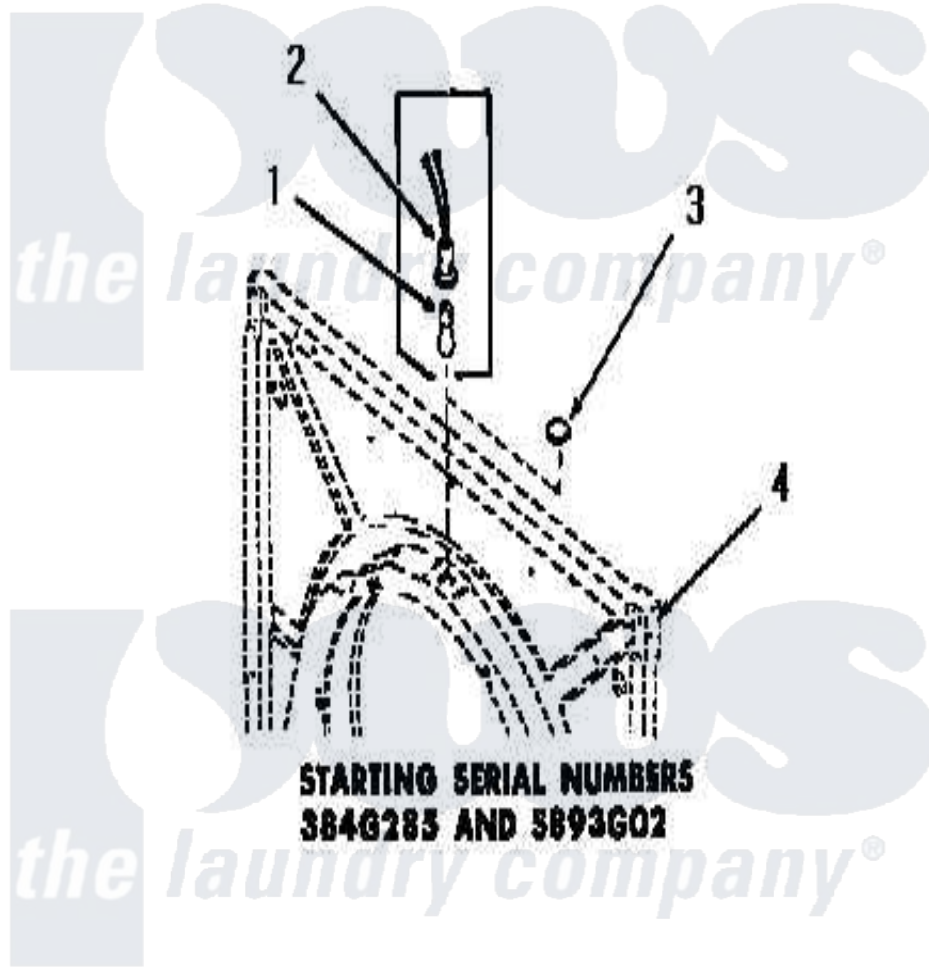

Amana DE6171 11 - DRUM LIGHT & COVER PLATE

[Amana Residential Amana DE6171 Washer Parts](#) Parts Diagram 11 - DRUM LIGHT & COVER PLATE
 Click on the part number to view part

Item	Original Part Number	Replaced By	Status	Part Description
1	Y54608	31001575		Bulb, Cylinder Light
2	Y0054609	M0270519		Washer
3	54610		Not Available	PLUG BUTTON
4	Y00000000		Not Available	SEE NOTE FRONT FRAME AND AIR SHROUD