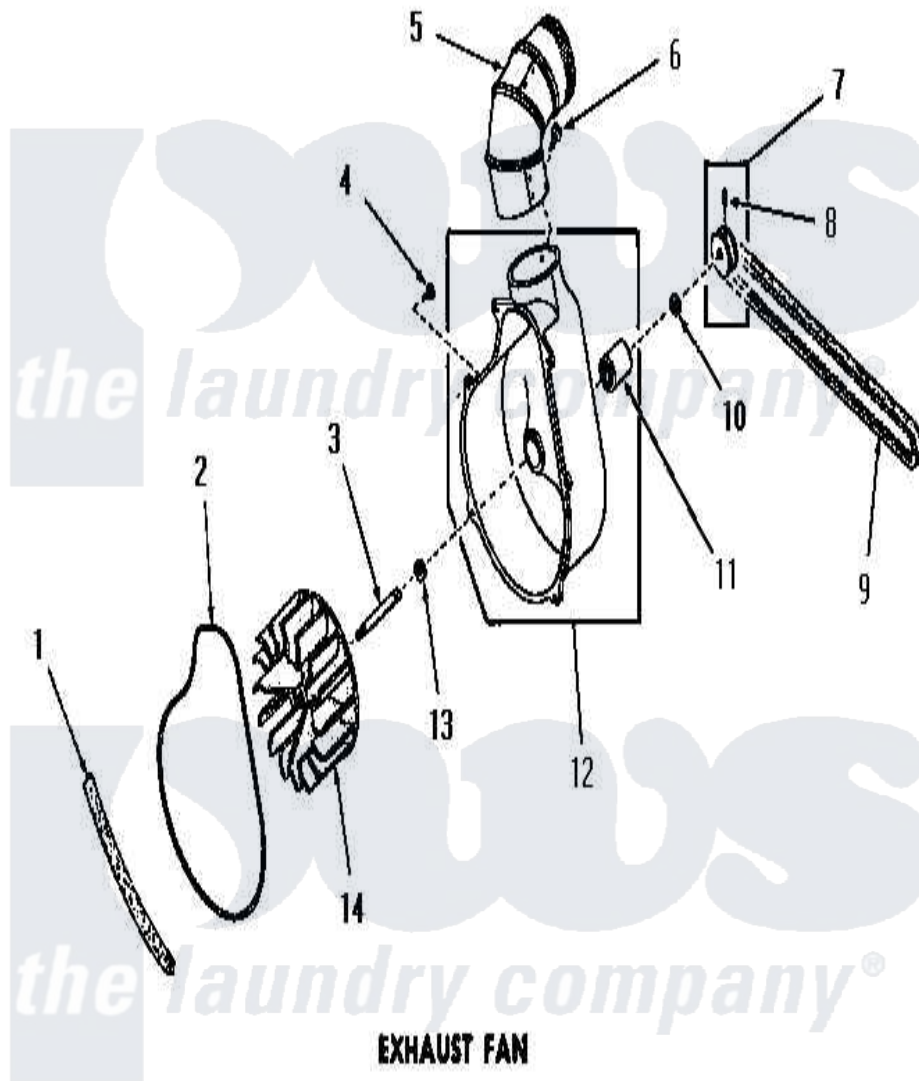

Amana DE6171 12 - EXHAUST FAN

Amana Residential Amana DE6171 Washer Parts Parts Diagram 12 - EXHAUST FAN
 Click on the part number to view part

Item	Original Part Number	Replaced By	Status	Part Description
1	51790			Seal
2	51791			Gasket, Housing
3	53519		Not Available	EXHAUST FAN SHAFT
4	51784		Not Available	SCREW, 10B-16 X 1/2 HEX
5	Y0052707	31986601B		Switch, Rocker
6	23222	3177991		Screw
7	53521		Not Available	ASSY, PULLEY
8	02771			Screw, 1/4-20 x 3/8 Hex S
9	51994			Belt
10	52549			Washer, 501 ID X3/4 Odx
11	51991		Not Available	BEARING
12	51946		Not Available	HOUSING, BLOWER
13	52549			Washer, 501 ID X3/4 Odx
14	90585		Not Available	IMPELLER