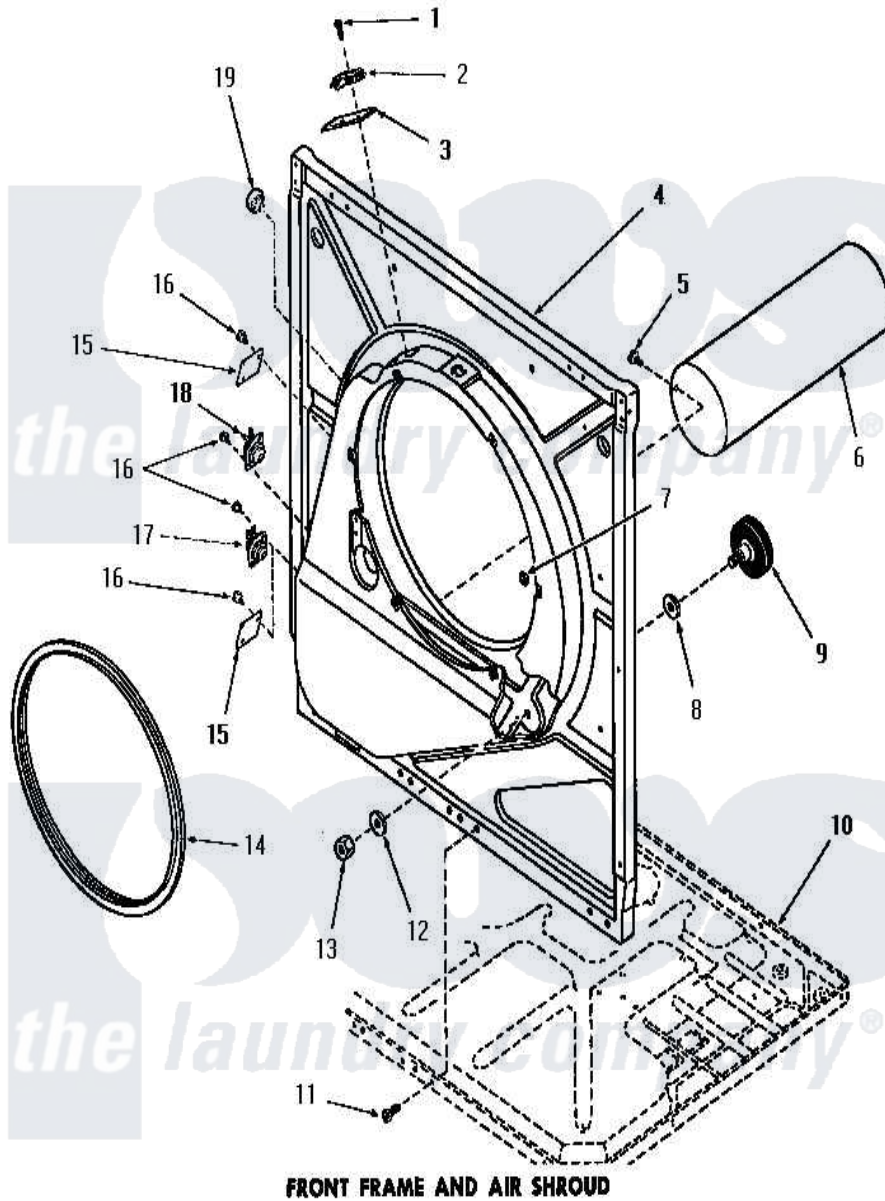

Amana DE6171 13 - FRONT FRAME & AIR SHROUD

FRONT FRAME AND AIR SHROUD

Amana [Residential Amana DE6171 Washer Parts](#) Parts Diagram 13 - FRONT FRAME & AIR SHROUD
 Click on the part number to view part

Item	Original Part Number	Replaced By	Status	Part Description
1	51783			Screw, 6b-20 X 7/8 HeX
2	Y51143		Not Available	SWITCH
3	52112			Insulation
4	51850		Not Available	FRONT FRAME AND AIR SHROUD
5	52150	489464		Screw
6	51821		Not Available	EXHAUST DUCT
7	52865		Not Available	SPEED NUT
8	52123			Washer
9	53555	56285		Roller Cylinder
10	Y00000000		Not Available	SEE NOTE FRAME BASE
11	51784		Not Available	SCREW, 10B-16 X 1/2 HEX
12	52122			Washer
13	52124		Not Available	NUT
14	51798		Not Available	GASKET
15	52550		Not Available	COVER PLATE
16	23222	3177991		Screw

17	54736		Thermostat
18	54737		Thermostat
19	Y0053719	Not Available	CAPILLARY & SUCTION LINE ASSY