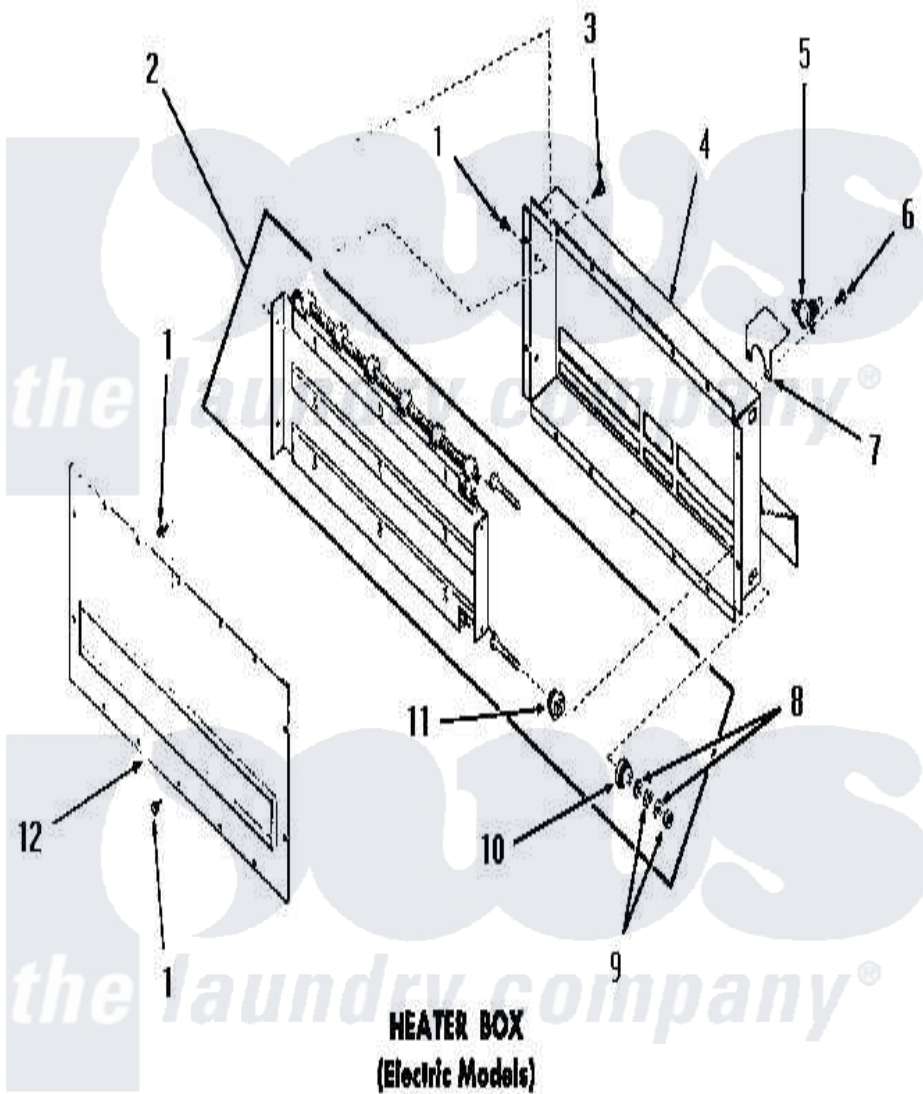

# Amana DE6171 14 - HEATER BOX

Amana Residential Amana DE6171 Washer Parts Parts Diagram 14 - HEATER BOX  
Click on the part number to view part

Item	Original Part Number	Replaced By	Status	Part Description
1	51780	<a href="#">3390631</a>		Screw, 10-16 X 3/8
2	Y52626		Not Available	ELEMENT,HEATER-240V
"	52608		Not Available	ELEMENT,HEATER-230V
"	52306		Not Available	ELEMENT,HEATER-208V
3	51784		Not Available	SCREW,10B-16 X 1/2 HEX
4	Y51876		Not Available	HEATER BOX AND SHIELD
5	<a href="#">55523</a>			Thermostat
6	23222	<a href="#">3177991</a>		Screw
7	52117		Not Available	THERMOSTAT SHIELD
8	54532		Not Available	WASHER
9	54531		Not Available	NUT
10	51145		Not Available	INSULATOR
11	<a href="#">51146</a>			Insulator
12	51867		Not Available	HEATER BOX COVER PLATE