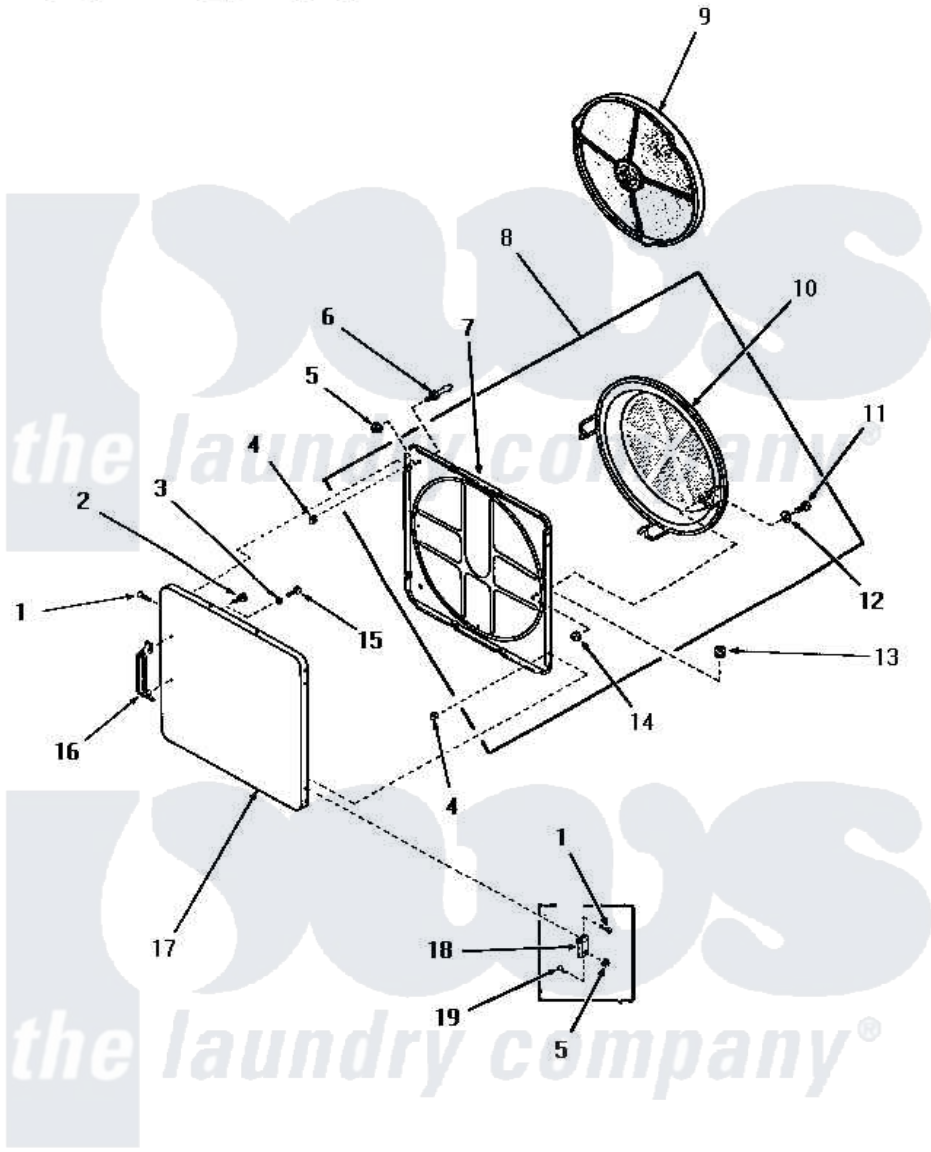

# Amana DE6171 15 - LOADING DOOR

**LOADING DOOR**  
**(Through Serial Nos. 31V9368 and S66Y580)**

Amana [Residential Amana DE6171 Washer Parts](#) Parts Diagram 15 - LOADING DOOR  
 Click on the part number to view part

Item	Original Part Number	Replaced By	Status	Part Description
1	52864	<a href="#">500226</a>		Screw, 8b-16 x 5/8 Tap
2	52150	<a href="#">489464</a>		Screw
3	Y20278		Not Available	LOCKWASHER
4	52865		Not Available	SPEED NUT
5	51236	<a href="#">488130</a>		Nut
6	<a href="#">51992</a>			Strike, Door
7	54730		Not Available	INNER DOOR PANEL
8	54738		Not Available	ASSY,HOUSING & PANEL
9	53002		Not Available	NO LONGER AVAILABLE
10	54731	<a href="#">54-731</a>		Bake Element
11	24688		Not Available	CAP SCREW
12	Q6275		Not Available	WASHER
13	<a href="#">51858</a>			Grommet
14	52566	<a href="#">27001225</a>		Nut, Jam Mid Lock 1/4-20
15	22024	<a href="#">20001169</a>		22024 24
16	54068	<a href="#">61925</a>		Pull Door Commercial Black

17	52489A	Not Available	OUTER DOOR PANEL, AVOCADO
"	52489C	Not Available	OUTER DOOR PANEL, COPPERTONE
"	52489H	Not Available	OUTER DOOR PANEL, HARVEST GOLD
"	52489W	Not Available	OUTER DOOR PANEL, WHITE
18	<a href="#">70014</a>		Hinge
19	<a href="#">22649</a>		Screw, 8-32 X 13/32 FI