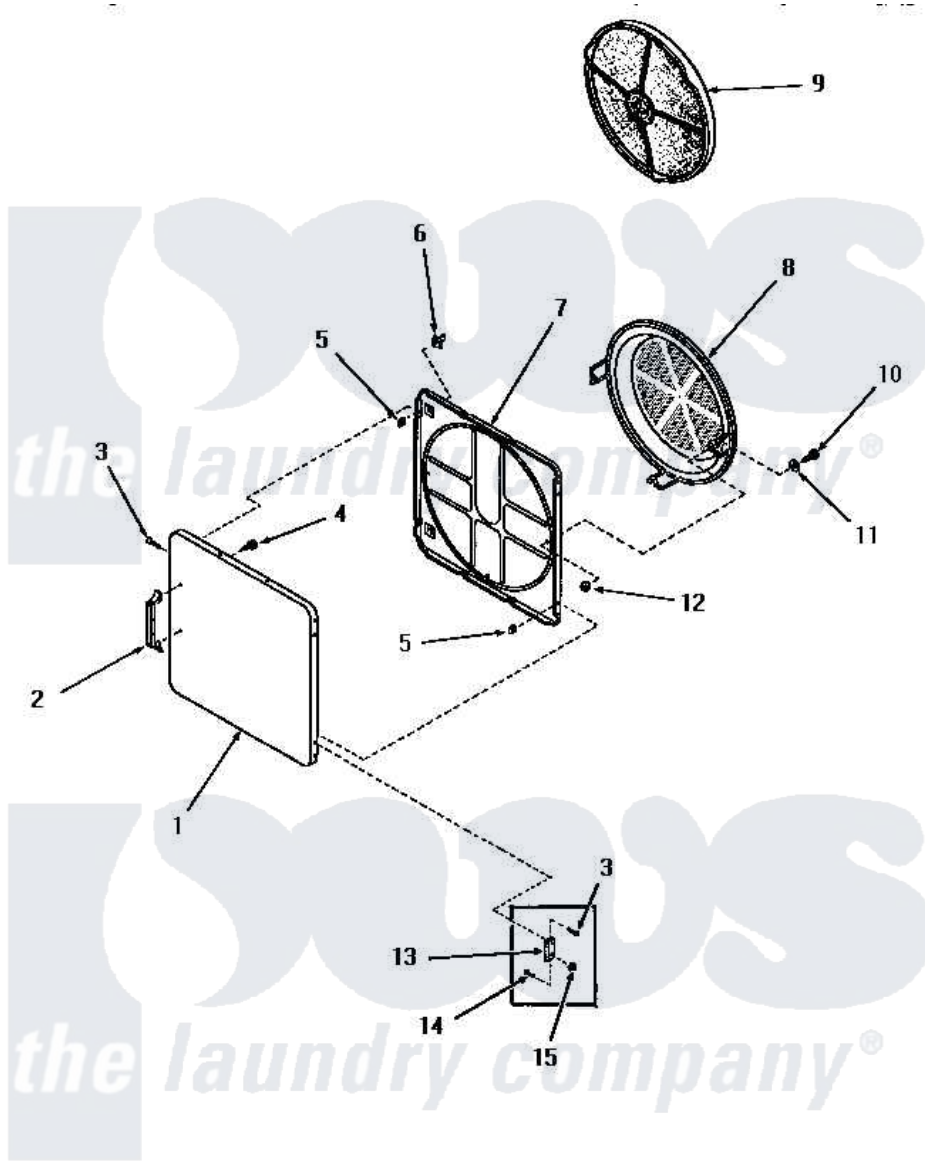

Amana DE6171 16 - LOADING DOOR

LOADING DOOR (Starting Serial Nos. 31V9369 and S66Y581)

Amana [Residential Amana DE6171 Washer Parts](#) Parts Diagram 16 - LOADING DOOR
Click on the part number to view part

Item	Original Part Number	Replaced By	Status	Part Description
1	52489W		Not Available	OUTER DOOR PANEL, WHITE
"	52489H		Not Available	OUTER DOOR PANEL, HARVEST GOLD
"	52489C		Not Available	OUTER DOOR PANEL, COPPERTONE
"	52489A		Not Available	OUTER DOOR PANEL, AVOCADO
2	54068	61925		Pull Door Commercial Black
3	52864	500226		Screw, 8b-16 x 5/8 Tap
4	52150	489464		Screw
5	52865		Not Available	SPEED NUT
6	54661	LA-1003		Door Catch Kit
7	54665	54-665		Bake Element
8	54731	54-731		Bake Element
9	53002		Not Available	NO LONGER AVAILABLE
10	24688		Not Available	CAP SCREW
11	Q6275		Not Available	WASHER

12	52566	27001225	Nut, Jam Mid Lock 1/4-20
13	70014		Hinge
14	22649		Screw, 8-32 X 13/32 FI
15	51236	488130	Nut