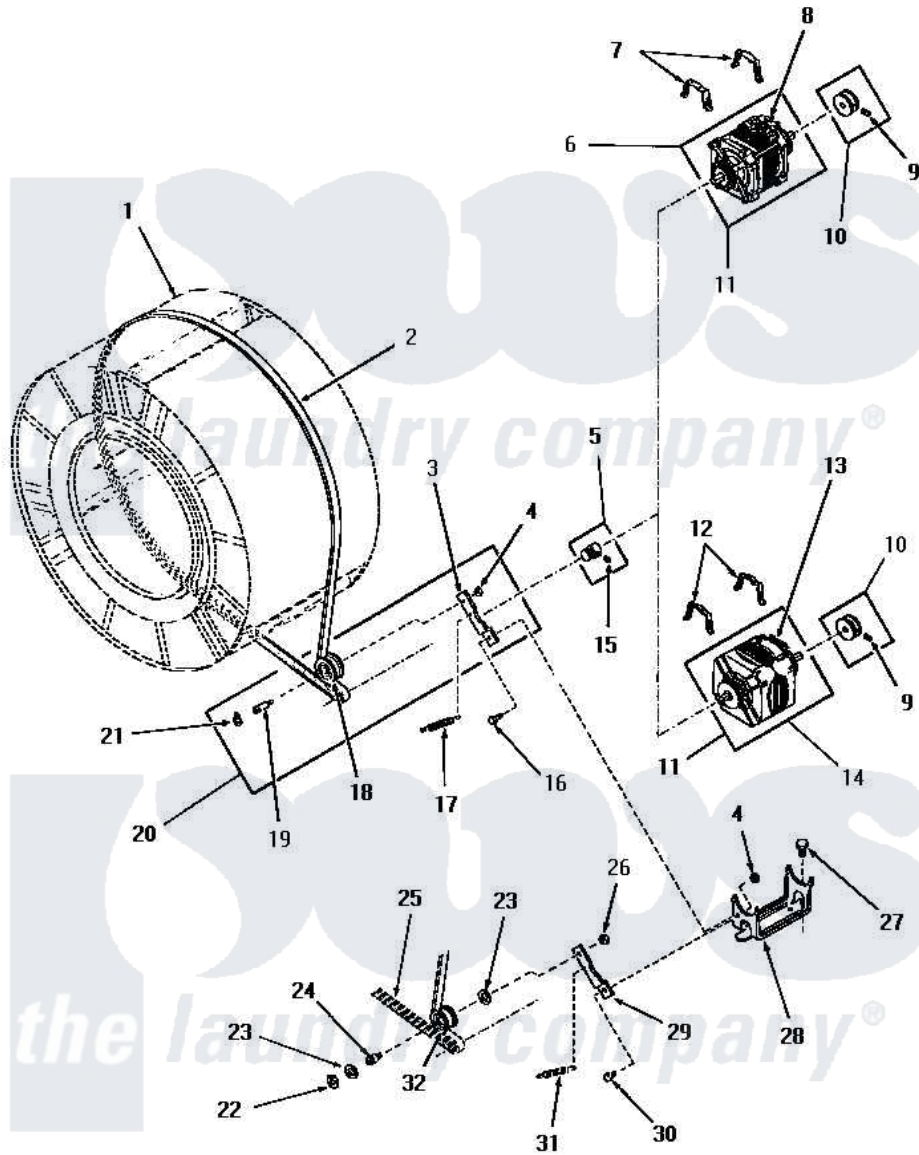

Amana DE6171 17 - MOTOR, IDLER & BELT

MOTOR, IDLER AND BELT

Amana [Residential Amana DE6171 Washer Parts](#) Parts Diagram 17 - MOTOR, IDLER & BELT
 Click on the part number to view part

Item	Original Part Number	Replaced By	Status	Part Description
1	Y00000000		Not Available	SEE NOTE CLOTHES DRUM
2	52556			Belt
3	54410		Not Available	LEVER, IDLER
4	52566	27001225		Nut, Jam Mid Lock 1/4-20
5	52593		Not Available	ASSY, MOTOR PULLEY
6	Y00000000		Not Available	SEE NOTE GENERAL ELECTRIC FORM "V" MOTOR
7	51789	660658		Clamp, Motor Mounting 343481 685441
8	53249		Not Available	SWITCH
9	02771			Screw, 1/4-20 x 3/8 Hex S
10	53522			Pulley, Motor
11	52697		Not Available	MOTOR
12	51789	660658		Clamp, Motor Mounting 343481 685441
13	Y00000000		Not Available	SEE NOTE WESTINGHOUSE -- (NOT REPLACEABLE)

"	53226	Not Available	SWITCH,MOTOR
"	53214	Not Available	MOTOR SWITCH, DELCO
"	53213		Switch
14	Y00000000	Not Available	SEE NOTE GENERAL ELECTRIC FORM ``T`` MOTOR
15	52906	Not Available	SETSCREW
16	52567		Bolt, Shoulder
17	52323		Spring
18	Y54414		Assembly, Wheel And Bearing
19	54411	Not Available	SHAFT,IDLER LEVER
20	54415	Not Available	LEVER,IDLER
21	23748		Ring, Retaining
22	70061		Ring, Retaining
23	Y52564		Washer
24	52611	Not Available	SHAFT,IDLER xREPLACE
25	Y00000000	Not Available	SEE NOTE BELT
26	52124	Not Available	NUT
27	23928	Not Available	CAP SCREW AND LOCKWASHER
28	51824	Not Available	MOUNT,MOTOR
29	52562	Not Available	IDLER LEVER
30	Y00000000	Not Available	SEE NOTE SHOULDER BOLT
31	Y00000000	Not Available	SEE NOTE SPRING
32	52561	Not Available	IDLER PULLEY