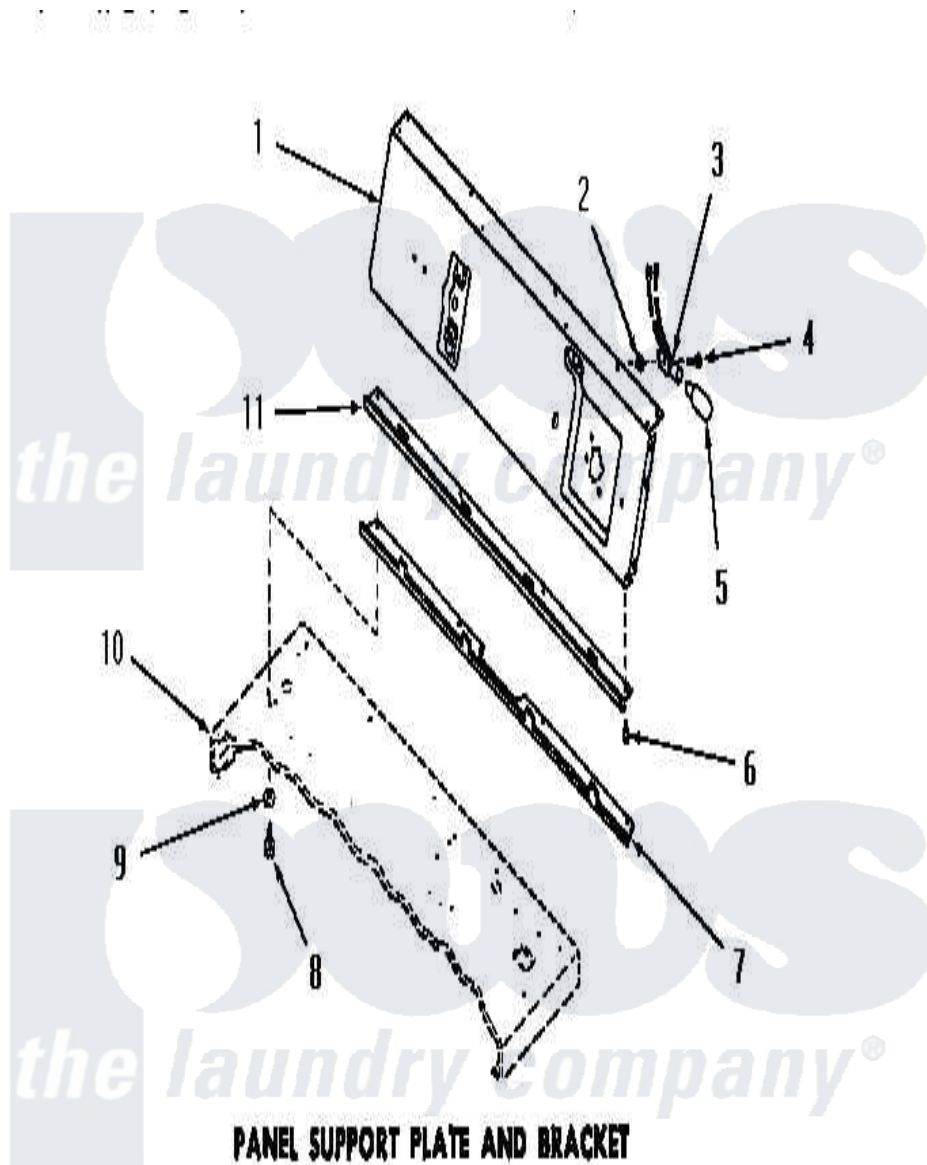

Amana DE6171 18 - PANEL SUPPORT PLATE & BRACKET

PANEL SUPPORT PLATE AND BRACKET

Amana [Residential Amana DE6171 Washer Parts](#) Parts Diagram 18 - PANEL SUPPORT PLATE & BRACKET
 Click on the part number to view part

Item	Original Part Number	Replaced By	Status	Part Description
1	53628		Not Available	PANEL SUPPORT PLATE
"	0054750		Not Available	DOOR FRAME
2	22378		Not Available	NUT
3	Y22368		Not Available	BULB RECEPTACLE
4	20268	80399		SCrew Pan Head CR Rec 832x281
5	21608	A3167501		Lamp Oven, Int.
6	23222	3177991		Screw
7	52912		Not Available	PANEL SUPPORT BRACKET
8	23962	W10116760		Screw
9	20493			Washer, 11/64 ID x 3/8 OD
10	Y00000000		Not Available	SEE NOTE CABINET TOP
11	Y52929		Not Available	PANEL TRIM