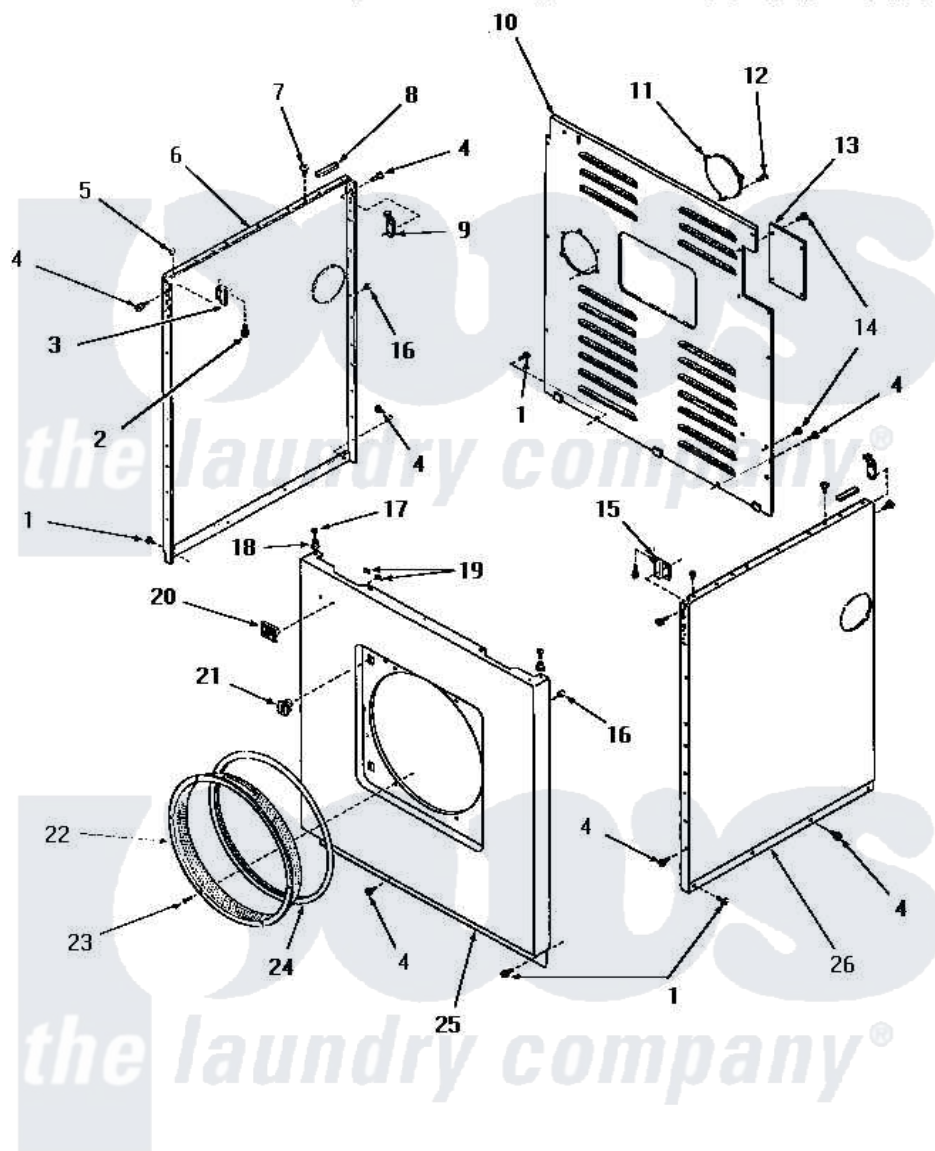

Amana DE6171 19 - PANELS

PANELS

Amana [Residential Amana DE6171 Washer Parts](#) Parts Diagram 19 - PANELS
 Click on the part number to view part

Item	Original Part Number	Replaced By	Status	Part Description
1	25723	27001200		Screw
2	23008			Screw, 10-24 X 3/4 Sems
3	22847		Not Available	BRACKET
4	51784		Not Available	SCREW,10B-16 X 1/2 HEX
5	21176			Bumper
6	52669W		Not Available	SIDE PANEL, LEFT, WHITE
"	52669C		Not Available	SIDE PANEL, LEFT, COPPERTONE
"	52669H		Not Available	SIDE PANEL, LEFT, HARVEST GOLD
"	52669A		Not Available	SIDE PANEL, LEFT, AVOCADO
7	52442		Not Available	SCREW, No.10-16 X 3/8"
8	80312			Bumper Pad
9	52487			Lug, Hold-Down
10	52677W		Not Available	REAR PANEL, WHITE
"	52677GR		Not Available	PANEL,REAR xREPLACE