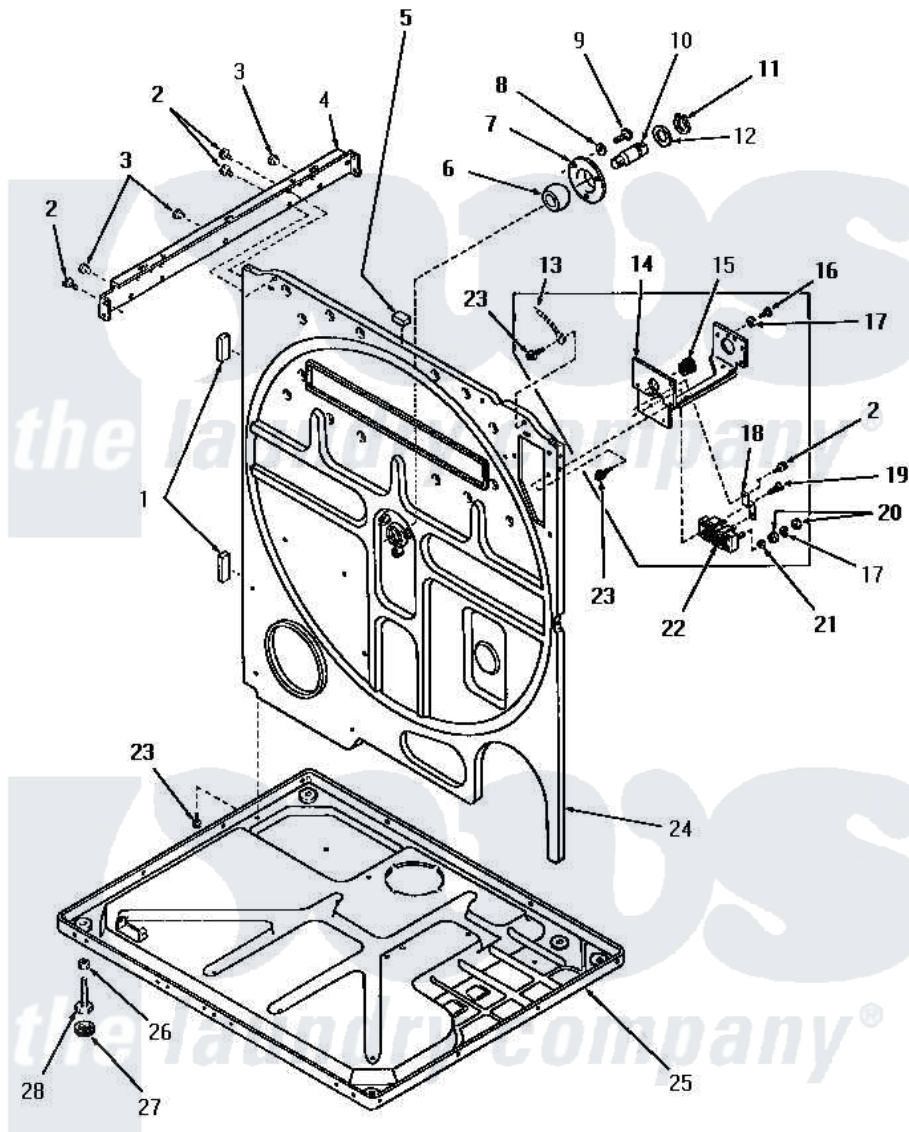

# Amana DE6171 20 - REAR FRAME & FRAME BASE

## REAR FRAME AND FRAME BASE

Amana [Residential Amana DE6171 Washer Parts](#) Parts Diagram 20 - REAR FRAME & FRAME BASE  
 Click on the part number to view part

Item	Original Part Number	Replaced By	Status	Part Description
1	20354		Not Available	BUMPER PAD
2	51780	<a href="#">3390631</a>		Screw, 10-16 X 3/8
3	21685	<a href="#">40038001</a>		Bumper
4	51818		Not Available	SUPPORT CHANNEL, RIGHT OR LEFT
5	54024		Not Available	BUMPER
6	<a href="#">Y52079</a>			Bearing, Drum Shaft
7	51826		Not Available	COVER,BEARING
8	<a href="#">03189</a>			LoCkwasher, 1/4 Std-C P
9	53589	<a href="#">8204624</a>		Bolt
10	53132		Not Available	SHAFT,DRUM
11	<a href="#">70061</a>			Ring, Retaining
12	<a href="#">Y52564</a>			Washer
13	Y00000000		Not Available	SEE NOTE GROUND WIRE, GREEN
14	Y52110		Not Available	TERMINAL BLOCK BRACKET
15	<a href="#">52113</a>			Relief, Strain

16	<a href="#">52909</a>		Screw, 10B-16 X 1/2 HeX
17	51474	Not Available	WASHER, 13/64IDX1/2ODX.
18	53950	Not Available	STRAP,GROUND
19	Q6535	Not Available	SCREW, 10B-16 X 3/4 ROU
20	Q6163	Not Available	NUT
21	Q6623	Not Available	WASHER
22	50854	<a href="#">33001244</a>	Block, Terminal
23	51784	Not Available	SCREW, 10B-16 X 1/2 HEX
24	52574	Not Available	FRAME,REAR
25	Y52572	Not Available	FRAME BASE
26	52794	<a href="#">62739</a>	Nut, Lock
27	70282	<a href="#">Y314137</a>	Foot, Rubber
28	Y52696	<a href="#">Y305086</a>	Adjustable Leg And Nut