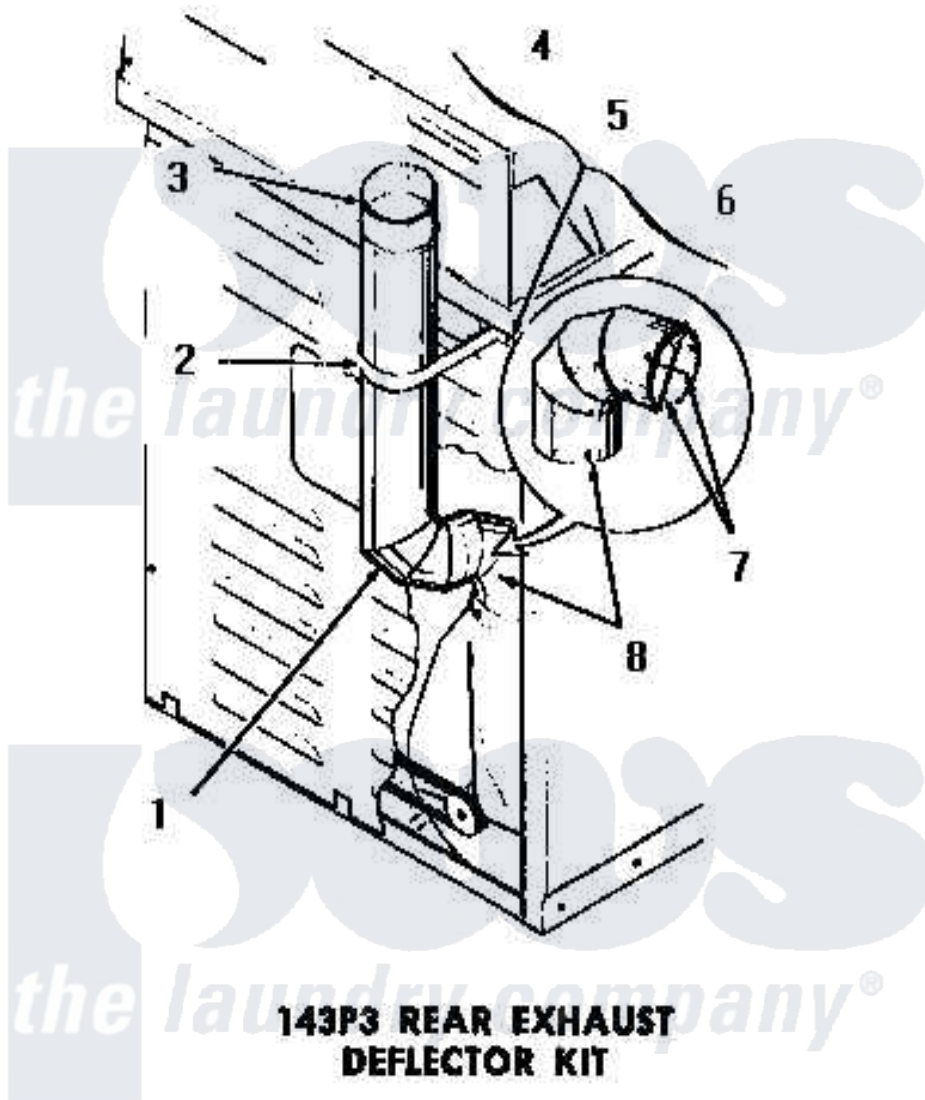

Amana DE6230 01 - 143P3 REAR EXHAUST DEFLECTOR KIT

Amana [Residential Amana DE6230 Washer Parts](#) Parts Diagram 01 - 143P3 REAR EXHAUST DEFLECTOR KIT
 Click on the part number to view part

Item	Original Part Number	Replaced By	Status	Part Description
1	51917		Not Available	ELBOW
2	52127		Not Available	SUPPORT BRACKET
3	Y52129		Not Available	EXHAUST PIPE, 4" X 18"
4	20267			Screw, 10-24 X 3/8 Round
5	03815			Lockwasher, No.10 Ext Shk
6	03673		Not Available	NUT
7	Y00000000		Not Available	SEE NOTE CUT AND REMOVE WIRE GUARDS
8	Y00000000		Not Available	SEE NOTE DRYER EXHAUST ELBOW -- (SUPPLIED WITH DRYER)
NI	143P3		Not Available	REAR EXHAUST DEFLECTOR KIT