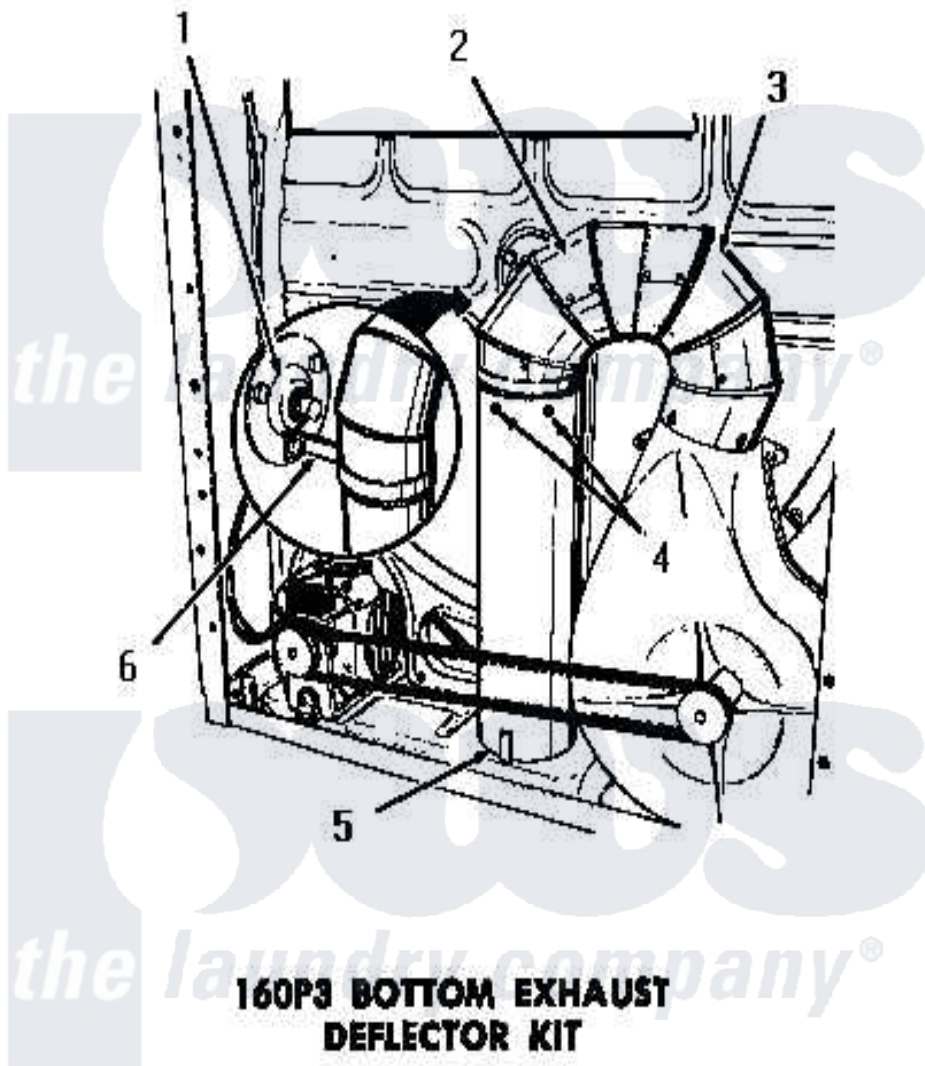

Amana DE6230 03 - 160P3 BOTTOM EXHAUST DEFLECTOR KIT

160P3 BOTTOM EXHAUST DEFLECTOR KIT

[Amana Residential Amana DE6230 Washer Parts](#) Parts Diagram 03 - 160P3 BOTTOM EXHAUST DEFLECTOR KIT
 Click on the part number to view part

Item	Original Part Number	Replaced By	Status	Part Description
1	Y00000000		Not Available	SEE NOTE BEARING RETAINER
2	52699		Not Available	SHORT 90 DEGREES ELBOW
3	Y00000000		Not Available	SEE NOTE DRYER EXHAUST ELBOW -- (SUPPLIED WITH DRYER)
4	23222	3177991		Screw
5	52698		Not Available	EXHAUST TUBE
6	0052775	0057344		Suptop Burner
NI	160P3		Not Available	BOTTOM EXHAUST DEFLECTOR KIT