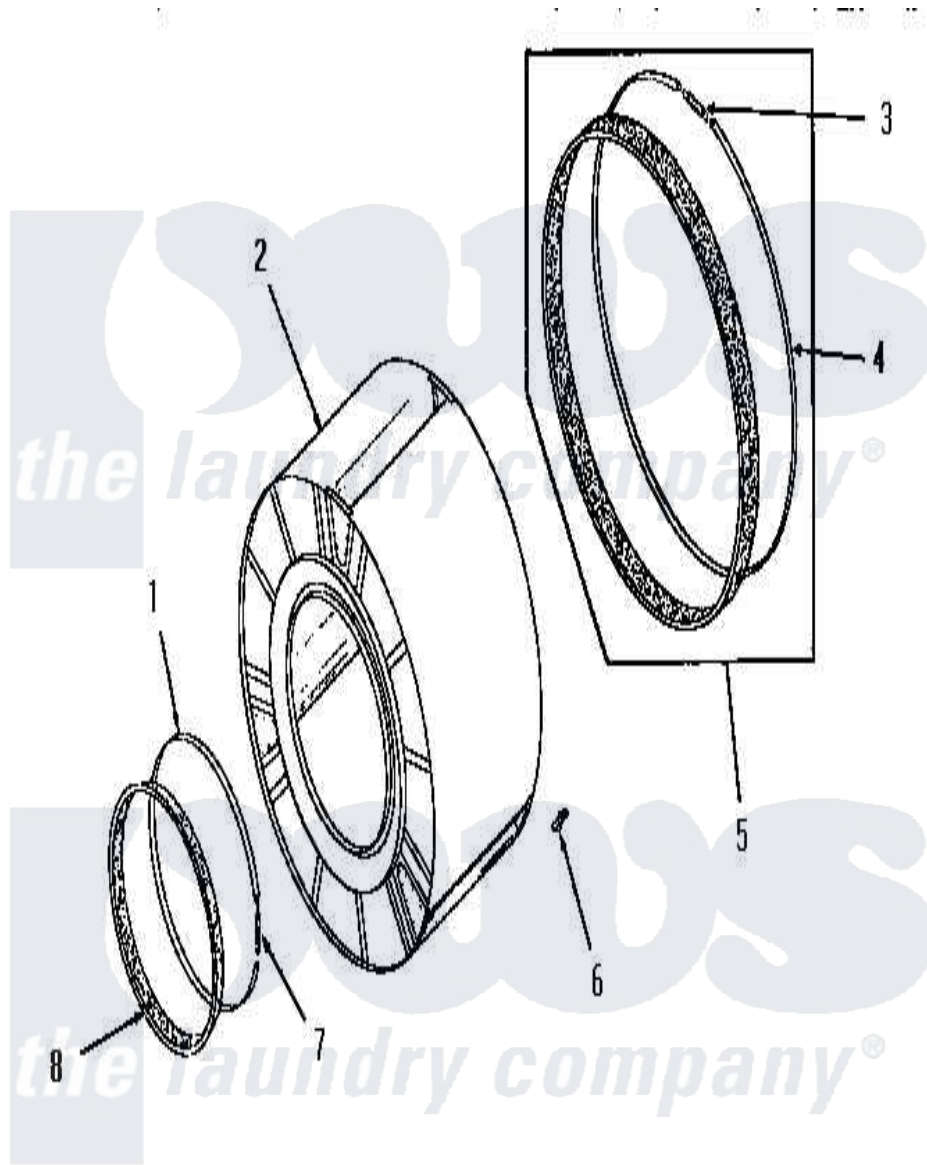

Amana DE6230 06 - CLOTHES DRUM

CLOTHES DRUM

Amana [Residential Amana DE6230 Washer Parts](#) Parts Diagram 06 - CLOTHES DRUM
 Click on the part number to view part

Item	Original Part Number	Replaced By	Status	Part Description
1	50169			Strap, Retainer
2	53135			Assembly, Drum
3	52310			Spring
4	50781			Strap, Seal
5	51883A			Assembly, Seal
6	51201		Not Available	CLIP
7	50168			Spring
8	51881			Seal, Front