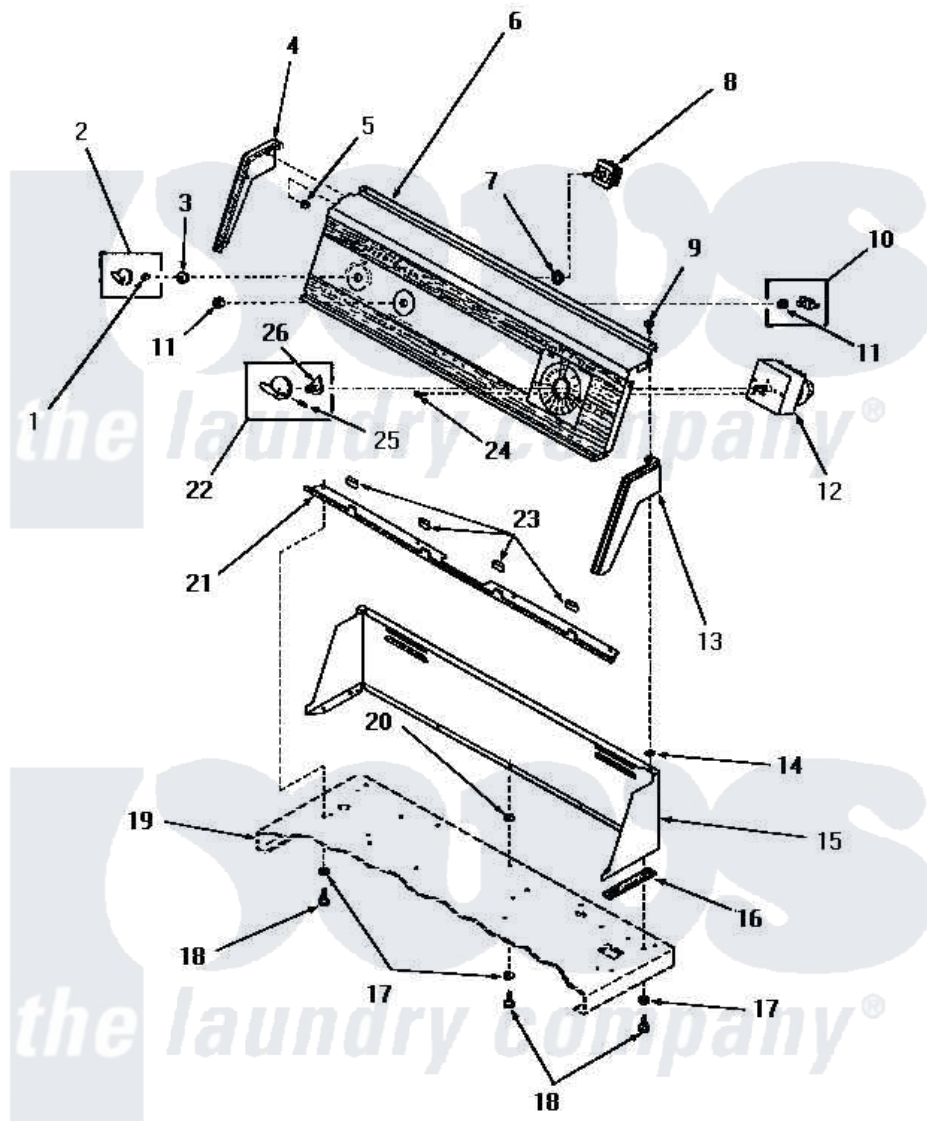

# Amana DE6230 07 - CONTROL PANEL, CONTROL HOOD & CONTROLS

## CONTROL PANEL, CONTROL HOOD AND CONTROLS

Amana Residential Amana DE6230 Washer Parts Parts Diagram 07 - CONTROL PANEL, CONTROL HOOD & CONTROLS

[Click on the part number to view part](#)

Item	Original Part Number	Replaced By	Status	Part Description
1	23392		Not Available	CLIP FOR 26816 KNOB
2	23402		Not Available	KNOB, CONTROL
3	<a href="#">24205</a>			Nut, Knurled 3/8-24
4	25124		Not Available	CONTROL HOOD END, LEFT
5	25126	<a href="#">5303284616</a>		Clip
6	54985	<a href="#">54-985</a>		Broil Element
7	<a href="#">91176</a>			Lockwasher, 3/8 Intshkp
8	52623	<a href="#">58032</a>		Switch
9	25232		Not Available	SCREW,8AB-18X7/8 OVAL
10	53768	<a href="#">55882P</a>		Assembly- Switch
11	<a href="#">52947</a>			Nut, Hex 15/32-32
12	52610		Not Available	TIMER
13	25123		Not Available	CONTROL HOOD END, RIGHT
14	<a href="#">24522</a>			Nut, Speed-8ab-18 C1995
15	53446C		Not Available	CONTROL HOOD,

15	53446C	Not Available	COPPERTONE
"	53446W	Not Available	CONTROL HOOD, WHITE
"	53446H	Not Available	CONTROL HOOD, HARVEST GOLD
"	53446A	Not Available	CONTROL HOOD, AVOCADO
16	23028	Not Available	GASKET,CONTROL BOX END
17	<a href="#">20493</a>		Washer, 11/64 ID x 3/8 OD
18	23962	<a href="#">W10116760</a>	Screw
19	Y00000000	Not Available	SEE NOTE CABINET TOP
20	23425	Not Available	WASHER,7/32IDX7/16ODX.
21	52912	Not Available	PANEL SUPPORT BRACKET
22	24858	Not Available	ASSY,KNOB-TIMER
23	24859	Not Available	SLEEVE,SUPPORT ANGLE
24	<a href="#">70212</a>		Screw, 8-32 X 5/32 RD H
25	25285	Not Available	SETSCREW
26	24857	Not Available	INDICATOR