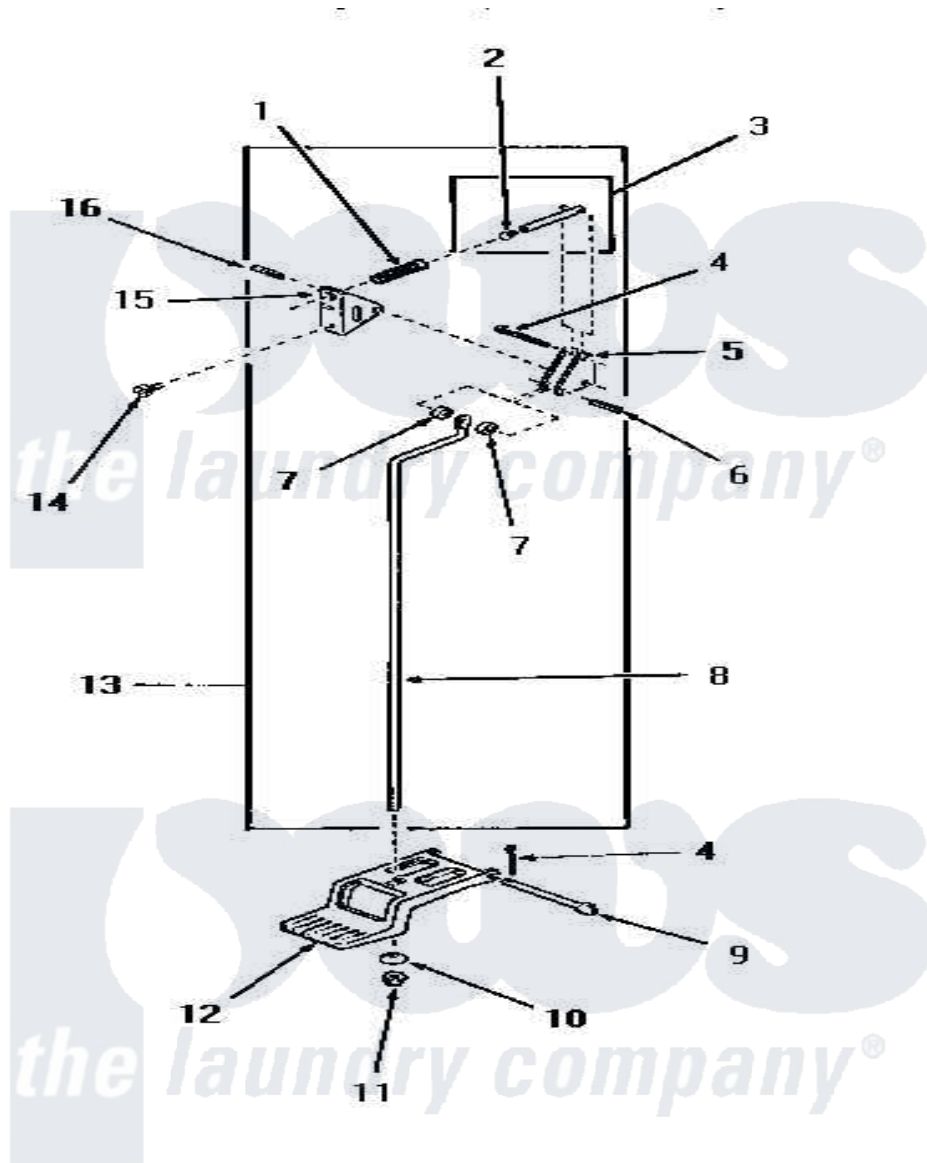

Amana DE6230 08 - DOOR RELEASE

DOOR RELEASE

Amana [Residential Amana DE6230 Washer Parts](#) Parts Diagram 08 - DOOR RELEASE

[Click on the part number to view part](#)

Item	Original Part Number	Replaced By	Status	Part Description
1	51065		Not Available	DOOR RELEASE SPRING
2	51786		Not Available	PLUG
3	51841		Not Available	DOOR RELEASE PIN ASSEMBLY
4	02578			Pin, Cotter
5	51041		Not Available	DOOR RELEASE LEVER
6	51161		Not Available	PIN,ROLL 1/8 X 3/4
7	51121			Door Release Spacer
8	51837		Not Available	DOOR RELEASE ROD
9	51045		Not Available	PEDAL HINGE PIN
10	51046		Not Available	NYLON WASHER
11	51271		Not Available	NUT
12	51802			Pedal, Foot
13	51844		Not Available	DOOR RELEASE ASSEMBLY
14	51246		Not Available	SCREW
15	51052		Not Available	DOOR RELEASE BRACKET
16	51161		Not Available	PIN,ROLL 1/8 X 3/4