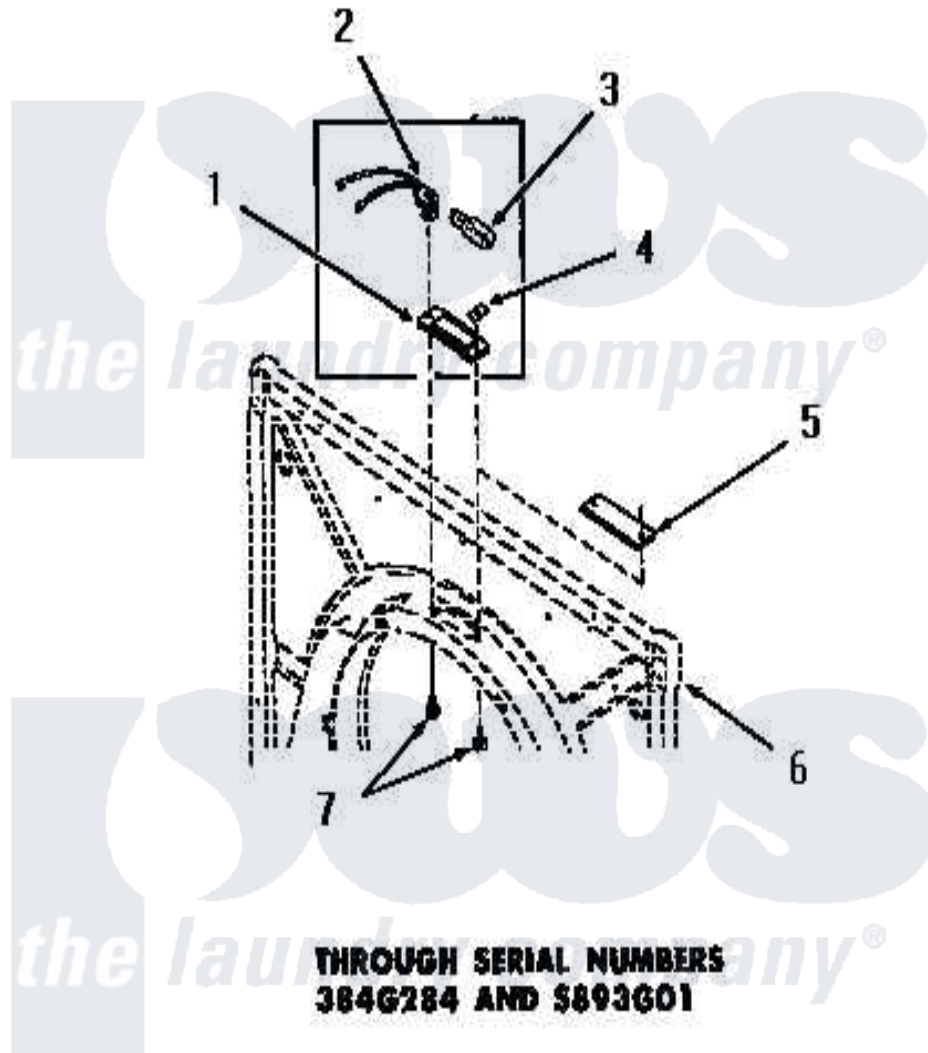

Amana DE6230 09 - DRUM LIGHT & COVER PLATE

[Amana Residential Amana DE6230 Washer Parts](#) Parts Diagram 09 - DRUM LIGHT & COVER PLATE
 Click on the part number to view part

Item	Original Part Number	Replaced By	Status	Part Description
1	51070			Lens, Drum Light
2	Y51887		Not Available	BULB RECEPTACLE
3	21608	A3167501		Lamp Oven, Int.
4	Y51788		Not Available	SPEED NUT
5	53911		Not Available	COVER PLATE
6	Y00000000		Not Available	SEE NOTE FRONT FRAME AND AIR SHROUD
7	51784		Not Available	SCREW, 10B-16 X 1/2 HEX