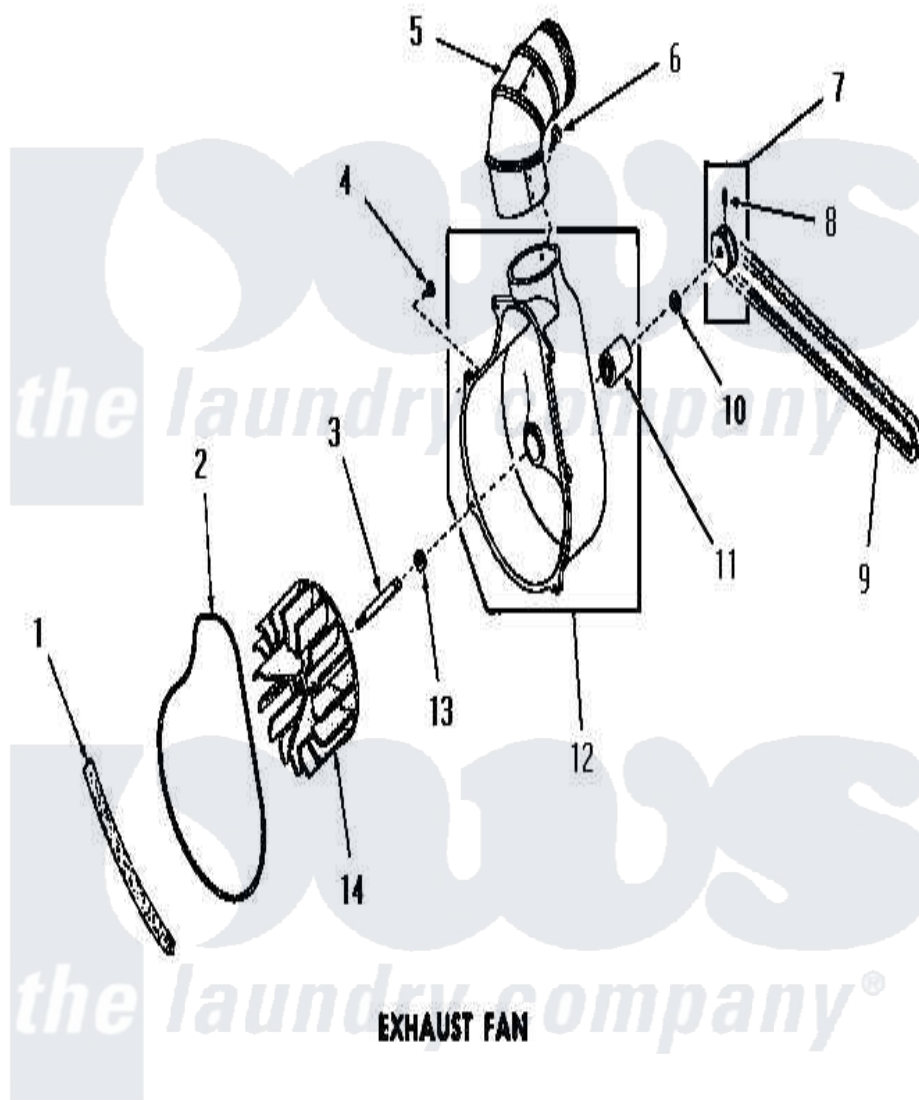

Amana DE6230 11 - EXHAUST FAN

Amana [Residential Amana DE6230 Washer Parts](#) Parts Diagram 11 - EXHAUST FAN
 Click on the part number to view part

Item	Original Part Number	Replaced By	Status	Part Description
1	51790			Seal
2	51791			Gasket, Housing
3	53519		Not Available	EXHAUST FAN SHAFT
4	51784		Not Available	SCREW, 10B-16 X 1/2 HEX
5	Y0052707	31986601B		Switch, Rocker
6	23222	3177991		Screw
7	53521		Not Available	ASSY, PULLEY
8	02771			Screw, 1/4-20 x 3/8 Hex S
9	51994			Belt
10	52549			Washer, 501 ID X3/4 Odx
11	51991		Not Available	BEARING
12	51946		Not Available	HOUSING, BLOWER
13	52549			Washer, 501 ID X3/4 Odx
14	90585		Not Available	IMPELLER