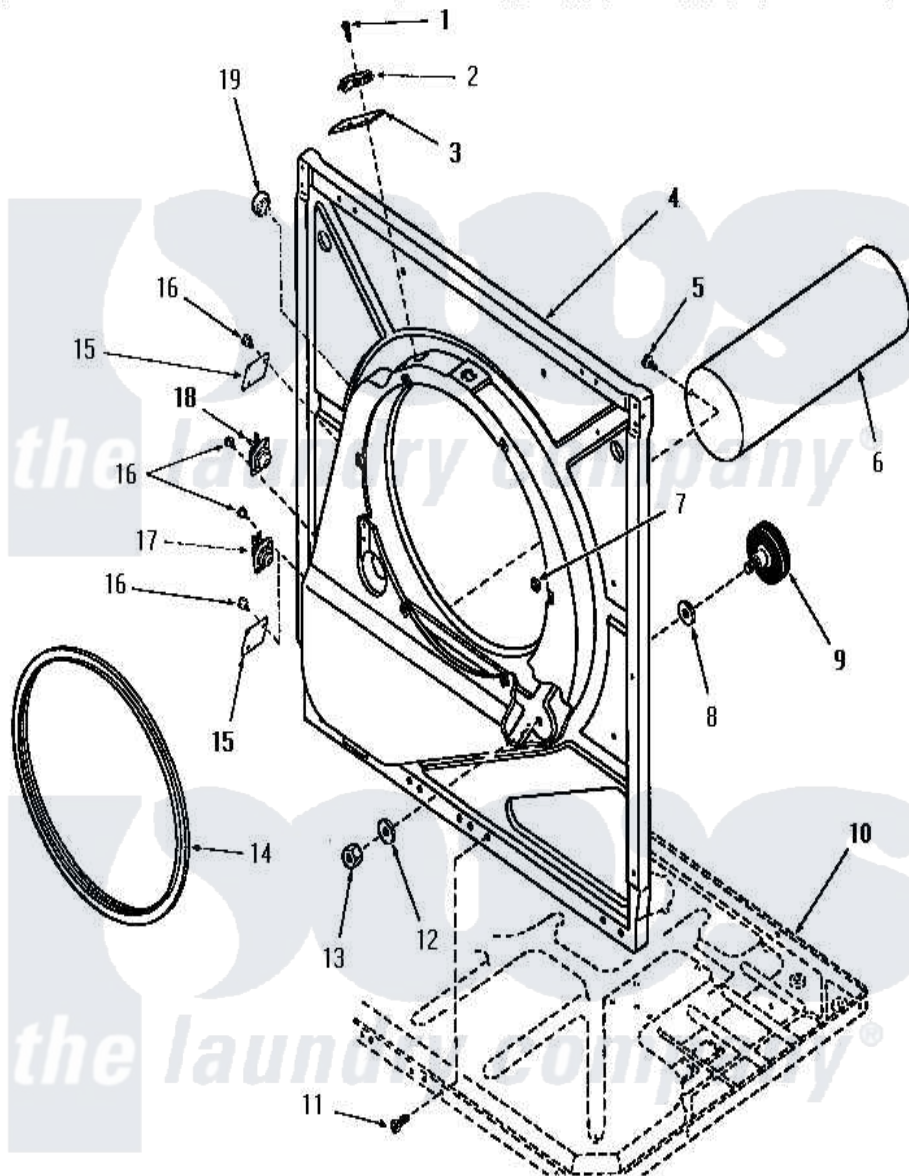

Amana DE6230 12 - FRONT FRAME & AIR SHROUD

FRONT FRAME AND AIR SHROUD

Amana [Residential Amana DE6230 Washer Parts](#) Parts Diagram 12 - FRONT FRAME & AIR SHROUD
 Click on the part number to view part

Item	Original Part Number	Replaced By	Status	Part Description
1	51783			Screw, 6b-20 X 7/8 HeX
2	Y51143		Not Available	SWITCH
3	52112			Insulation
4	51850		Not Available	FRONT FRAME AND AIR SHROUD
5	52150	489464		Screw
6	51821		Not Available	EXHAUST DUCT
7	52865		Not Available	SPEED NUT
8	52123			Washer
9	53555	56285		Roller Cylinder
10	Y00000000		Not Available	SEE NOTE FRAME BASE
11	51784		Not Available	SCREW, 10B-16 X 1/2 HEX
12	52122			Washer
13	52124		Not Available	NUT
14	51798		Not Available	GASKET
15	52550		Not Available	COVER PLATE
16	23222	3177991		Screw

17	54736		Thermostat
18	54737		Thermostat
19	Y0053719	Not Available	CAPILLARY & SUCTION LINE ASSY