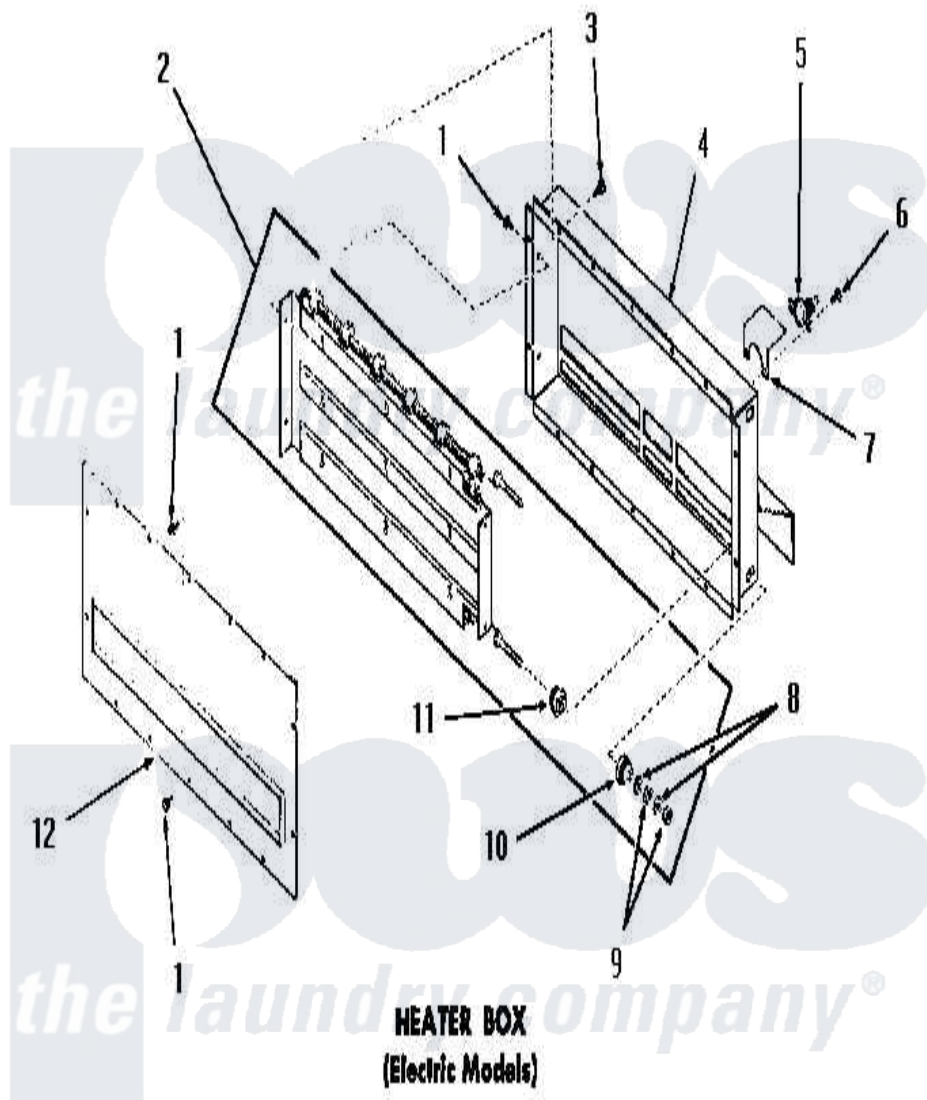

# Amana DE6230 13 - HEATER BOX

Amana [Residential Amana DE6230 Washer Parts](#) Parts Diagram 13 - HEATER BOX  
Click on the part number to view part

Item	Original Part Number	Replaced By	Status	Part Description
1	51780	<a href="#">3390631</a>		Screw, 10-16 X 3/8
2	Y52626		Not Available	ELEMENT,HEATER-240V
"	52608		Not Available	ELEMENT,HEATER-230V
"	52306		Not Available	ELEMENT,HEATER-208V
3	51784		Not Available	SCREW,10B-16 X 1/2 HEX
4	Y51876		Not Available	HEATER BOX AND SHIELD
5	<a href="#">55523</a>			Thermostat
6	23222	<a href="#">3177991</a>		Screw
7	52117		Not Available	THERMOSTAT SHIELD
8	54532		Not Available	WASHER
9	54531		Not Available	NUT
10	51145		Not Available	INSULATOR
11	<a href="#">51146</a>			Insulator
12	51867		Not Available	HEATER BOX COVER PLATE