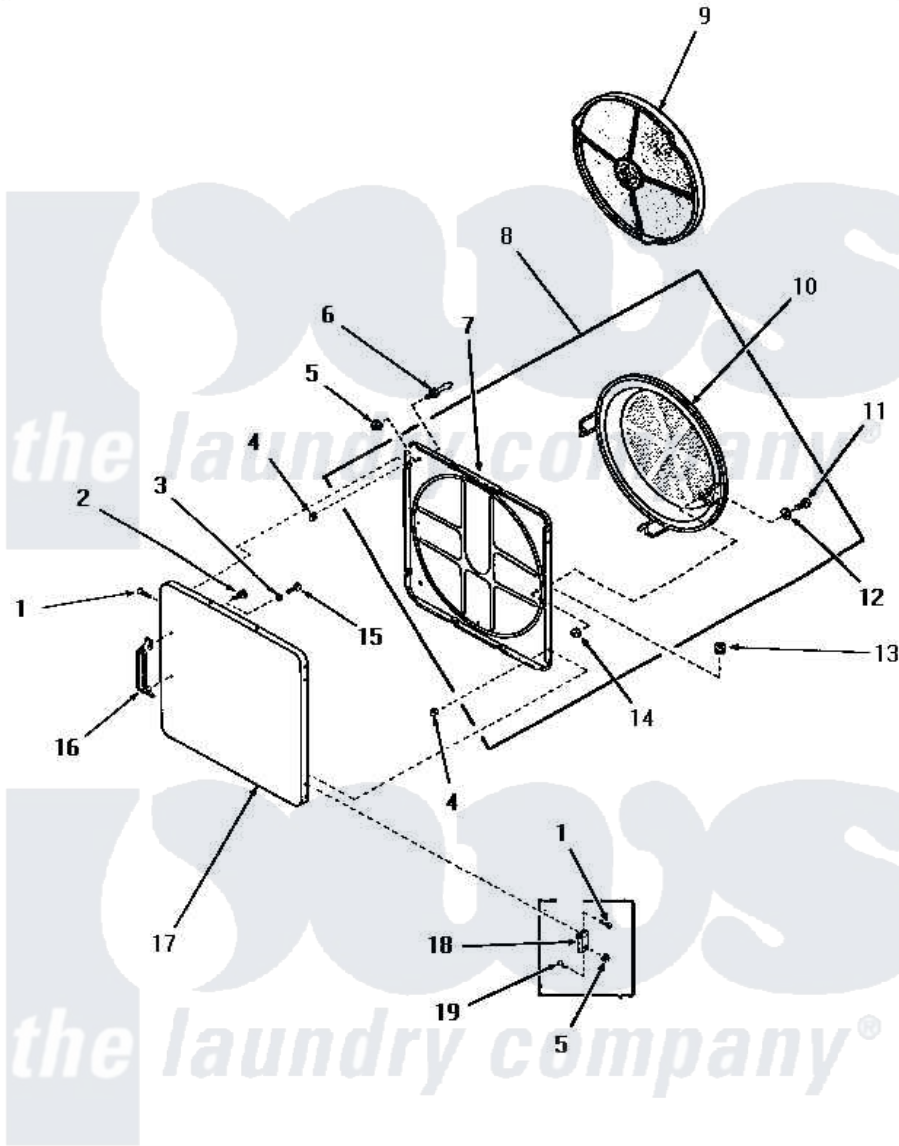

Amana DE6230 14 - LOADING DOOR

LOADING DOOR
(Through Serial Nos. 31V9368 and S66Y580)

Amana [Residential Amana DE6230 Washer Parts](#) Parts Diagram 14 - LOADING DOOR
 Click on the part number to view part

Item	Original Part Number	Replaced By	Status	Part Description
1	52864	500226		Screw, 8b-16 x 5/8 Tap
2	52150	489464		Screw
3	Y20278		Not Available	LOCKWASHER
4	52865		Not Available	SPEED NUT
5	51236	488130		Nut
6	51992			Strike, Door
7	54730		Not Available	INNER DOOR PANEL
8	54738		Not Available	ASSY,HOUSING & PANEL
9	53002		Not Available	NO LONGER AVAILABLE
10	54731	54-731		Bake Element
11	24688		Not Available	CAP SCREW
12	Q6275		Not Available	WASHER
13	51858			Grommet
14	52566	27001225		Nut, Jam Mid Lock 1/4-20
15	22024	20001169		22024 24
16	54068	61925		Pull Door Commercial Black

17	52489A	Not Available	OUTER DOOR PANEL, AVOCADO
"	52489C	Not Available	OUTER DOOR PANEL, COPPERTONE
"	52489H	Not Available	OUTER DOOR PANEL, HARVEST GOLD
"	52489W	Not Available	OUTER DOOR PANEL, WHITE
18	70014		Hinge
19	22649		Screw, 8-32 X 13/32 FI