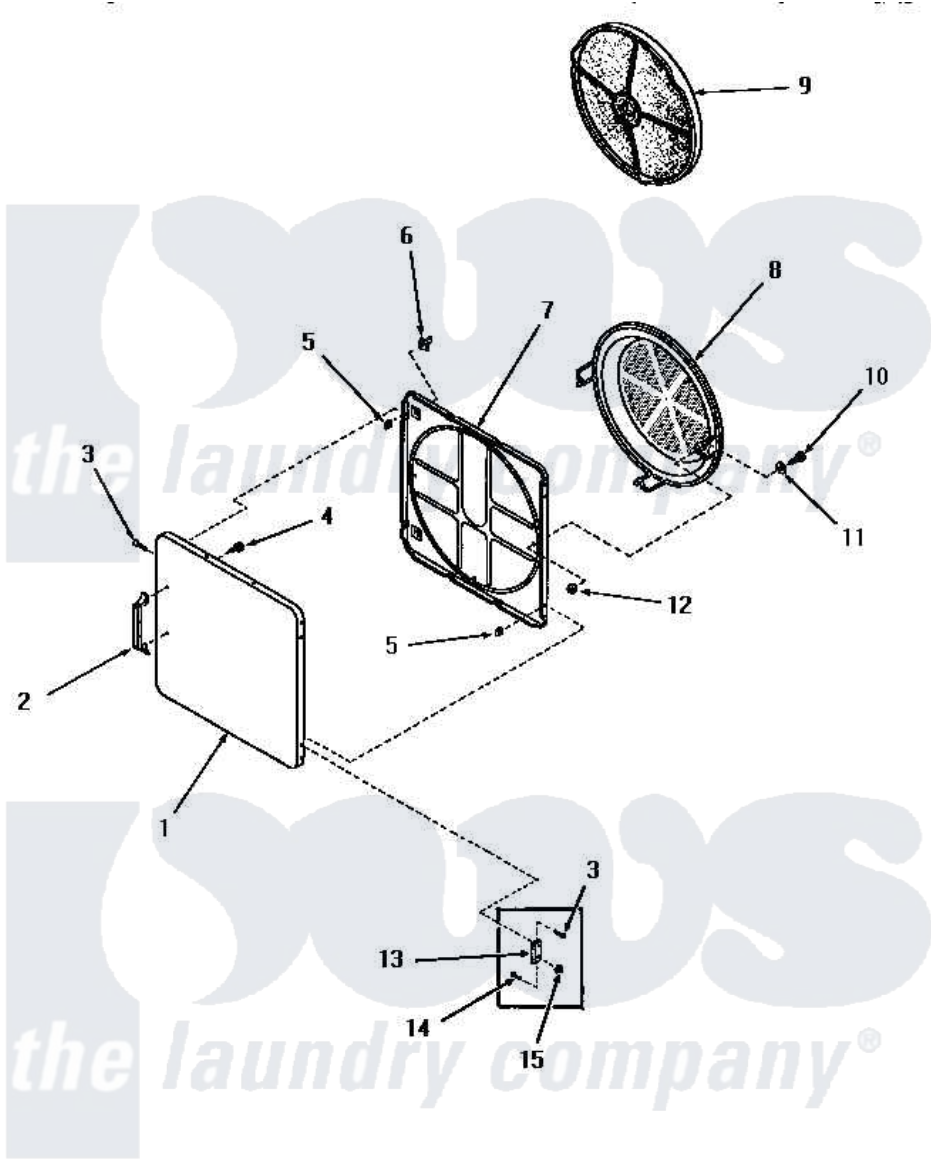

# Amana DE6230 15 - LOADING DOOR

## LOADING DOOR (Starting Serial Nos. 31V9369 and S66Y581)

Amana [Residential Amana DE6230 Washer Parts](#) Parts Diagram 15 - LOADING DOOR  
Click on the part number to view part

Item	Original Part Number	Replaced By	Status	Part Description
1	52489W		Not Available	OUTER DOOR PANEL, WHITE
"	52489H		Not Available	OUTER DOOR PANEL, HARVEST GOLD
"	52489C		Not Available	OUTER DOOR PANEL, COPPERTONE
"	52489A		Not Available	OUTER DOOR PANEL, AVOCADO
2	54068	<a href="#">61925</a>		Pull Door Commercial Black
3	52864	<a href="#">500226</a>		Screw, 8b-16 x 5/8 Tap
4	52150	<a href="#">489464</a>		Screw
5	52865		Not Available	SPEED NUT
6	54661	<a href="#">LA-1003</a>		Door Catch Kit
7	54665	<a href="#">54-665</a>		Bake Element
8	54731	<a href="#">54-731</a>		Bake Element
9	53002		Not Available	NO LONGER AVAILABLE
10	24688		Not Available	CAP SCREW
11	Q6275		Not Available	WASHER

12	52566	<a href="#">27001225</a>	Nut, Jam Mid Lock 1/4-20
13	<a href="#">70014</a>		Hinge
14	<a href="#">22649</a>		Screw, 8-32 X 13/32 FI
15	51236	<a href="#">488130</a>	Nut