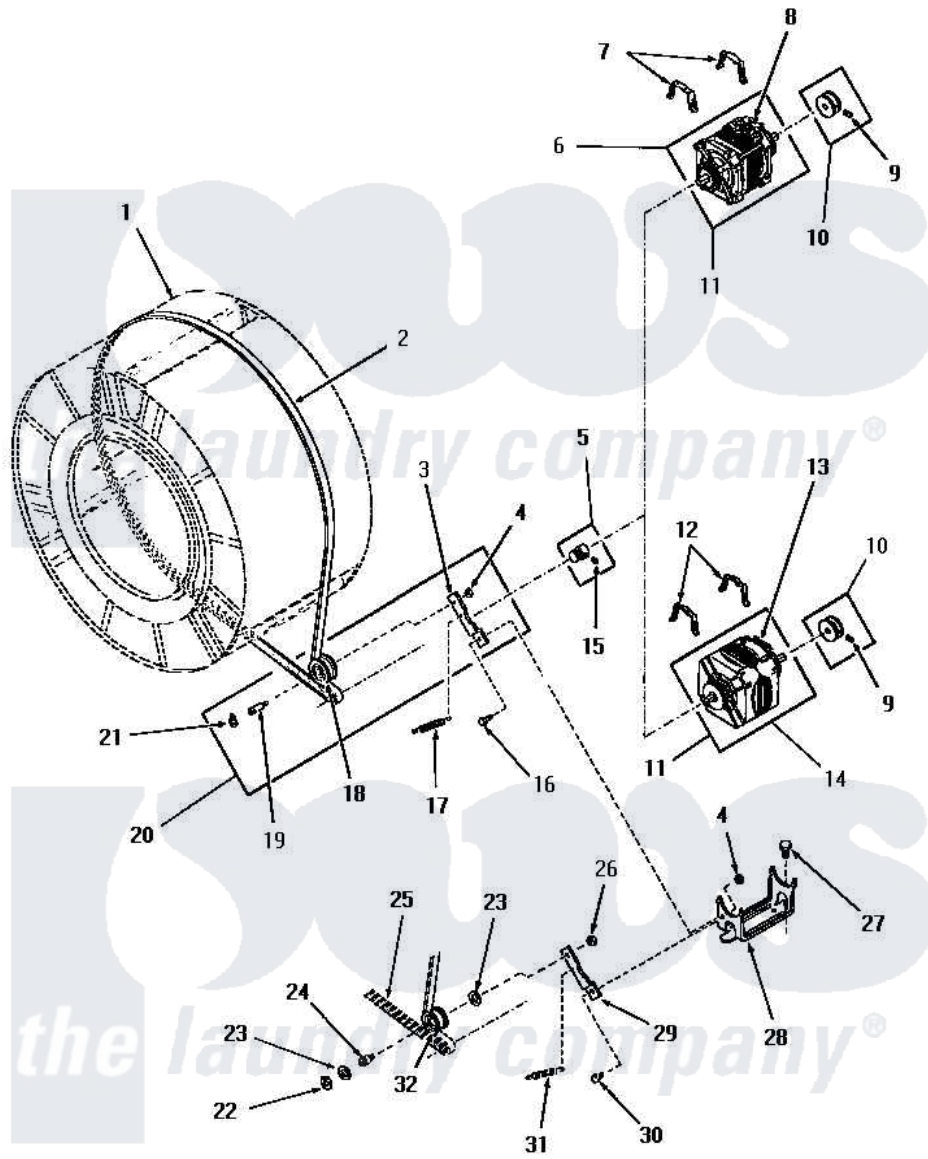

Amana DE6230 16 - MOTOR, IDLER & BELT

MOTOR, IDLER AND BELT

Amana [Residential Amana DE6230 Washer Parts](#) Parts Diagram 16 - MOTOR, IDLER & BELT
 Click on the part number to view part

Item	Original Part Number	Replaced By	Status	Part Description
1	Y00000000		Not Available	SEE NOTE CLOTHES DRUM
2	52556			Belt
3	54410		Not Available	LEVER, IDLER
4	52566	27001225		Nut, Jam Mid Lock 1/4-20
5	52593		Not Available	ASSY, MOTOR PULLEY
6	Y00000000		Not Available	SEE NOTE GENERAL ELECTRIC FORM "V" MOTOR
7	51789	660658		Clamp, Motor Mounting 343481 685441
8	53249		Not Available	SWITCH
9	02771			Screw, 1/4-20 x 3/8 Hex S
10	53522			Pulley, Motor
11	52697		Not Available	MOTOR
12	51789	660658		Clamp, Motor Mounting 343481 685441
13	Y00000000		Not Available	SEE NOTE WESTINGHOUSE -- (NOT REPLACEABLE)

"	53226	Not Available	SWITCH,MOTOR
"	53214	Not Available	MOTOR SWITCH, DELCO
"	53213		Switch
14	Y00000000	Not Available	SEE NOTE GENERAL ELECTRIC FORM ``T`` MOTOR
15	52906	Not Available	SETSCREW
16	52567		Bolt, Shoulder
17	52323		Spring
18	Y54414		Assembly, Wheel And Bearing
19	54411	Not Available	SHAFT,IDLER LEVER
20	54415	Not Available	LEVER,IDLER
21	23748		Ring, Retaining
22	70061		Ring, Retaining
23	Y52564		Washer
24	52611	Not Available	SHAFT,IDLER xREPLACE
25	Y00000000	Not Available	SEE NOTE BELT
26	52124	Not Available	NUT
27	23928	Not Available	CAP SCREW AND LOCKWASHER
28	51824	Not Available	MOUNT,MOTOR
29	52562	Not Available	IDLER LEVER
30	Y00000000	Not Available	SEE NOTE SHOULDER BOLT
31	Y00000000	Not Available	SEE NOTE SPRING
32	52561	Not Available	IDLER PULLEY