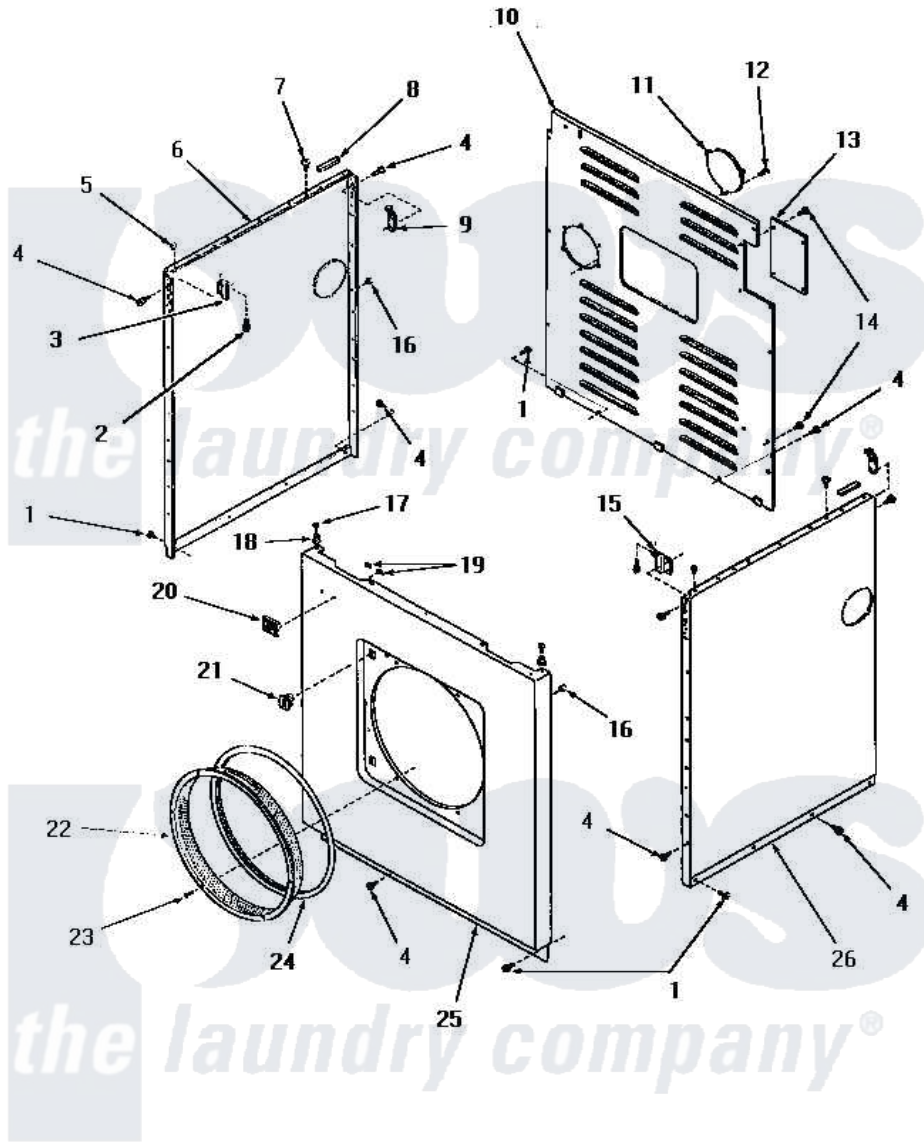

## PANELS

Amana [Residential Amana DE6230 Washer Parts](#) Parts Diagram 17 - PANELS

[Click on the part number to view part](#)

Item	Original Part Number	Replaced By	Status	Part Description
1	25723	<a href="#">27001200</a>		Screw
2	<a href="#">23008</a>			Screw, 10-24 X 3/4 Sems
3	22847		Not Available	BRACKET
4	51784		Not Available	SCREW,10B-16 X 1/2 HEX
5	<a href="#">21176</a>			Bumper
6	52669W		Not Available	SIDE PANEL, LEFT, WHITE
"	52669C		Not Available	SIDE PANEL, LEFT, COPPERTONE
"	52669H		Not Available	SIDE PANEL, LEFT, HARVEST GOLD
"	52669A		Not Available	SIDE PANEL, LEFT, AVOCADO
7	52442		Not Available	SCREW, No.10-16 X 3/8"
8	<a href="#">80312</a>			Bumper Pad
9	<a href="#">52487</a>			Lug, Hold-Down
10	52677W		Not Available	REAR PANEL, WHITE
"	52677GR		Not Available	PANEL,REAR xREPLACE